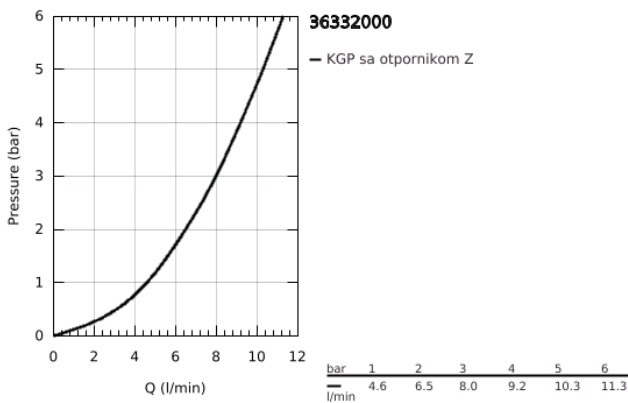

## 36 332 000 EUROSMART COSMOPOLITAN E INFRA-RED ELECTRONIC WALL BASIN MIXER WITH THERMOSTATIC TEMPERATURE CONTROL

### PRODUCT DESCRIPTION

- Colour: chrome
- with infrared sensor for bi-directional communication for monitoring, configuration and servicing
- 6V litijumska baterija, tip CR-P2
- battery lifetime: approx. 7 years (150 actuations a day)
- activation by hand, deactivation automatically when leaving detection zone (hand-body detection mode)
- two additional detection modes adjustable (hand-hand or body-body)
- GROHE LongLife premaz
- maximum flow rate (at 3 bar): 8 l/min
- nepovratni ventil
- filter za nečistoću
- ručica sa temperaturnom skalom sa GROHE SafeStop dugmetom na 38°C
- rotaciona izlivna cev 219 mm
- projekcija 287 mm
- rotacija do 130°, na zaključavanje
- self-sealing escutcheons
- ekran sa pokazateljem statusa baterije
- 7 pre-set programs:
  - auto flush
  - thermal disinfection
  - cleaning mode
- additional functions and precise settings by remote control 36 407
- CE odobrenje
- akustična grupa I koja se slaže sa DIN 4109