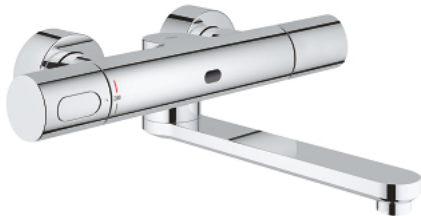

## 36 332 000 EUROSMART COSMOPOLITAN E INFRA-RED ELECTRONIC WALL BASIN MIXER WITH THERMOSTATIC TEMPERATURE CONTROL

### PRODUCT DESCRIPTION

- Colour: chrome
- with infrared sensor for bi-directional communication for monitoring, configuration and servicing
- 6V litijumska baterija, tip CR-P2
- battery lifetime: approx. 7 years (150 actuations a day)
- activation by hand, deactivation automatically when leaving detection zone (hand-body detection mode)
- two additional detection modes adjustable (hand-hand or body-body)
- GROHE LongLife premaz
- maximum flow rate (at 3 bar): 8 l/min
- nepovratni ventil
- filter za nečistoću
- ručica sa temperaturnom skalom sa GROHE SafeStop dugmetom na 38°C
- rotaciona izlivna cev 219 mm
- projekcija 287 mm
- rotacija do 130°, na zaključavanje
- self-sealing escutcheons
- ekran sa pokazateljem statusa baterije
- 7 pre-set programs:
  - auto flush
  - thermal disinfection
  - cleaning mode
- additional functions and precise settings by remote control 36 407
- CE odobrenje
- akustična grupa I koja se slaže sa DIN 4109