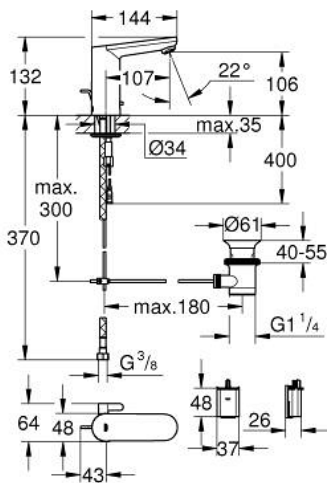

36 331 001 EUROSMART COSMOPOLITAN E INFRA-RED ELECTRONIC BASIN MIXER WITH MIXING DEVICE AND ADJUSTABLE TEMPERATURE LIMITER