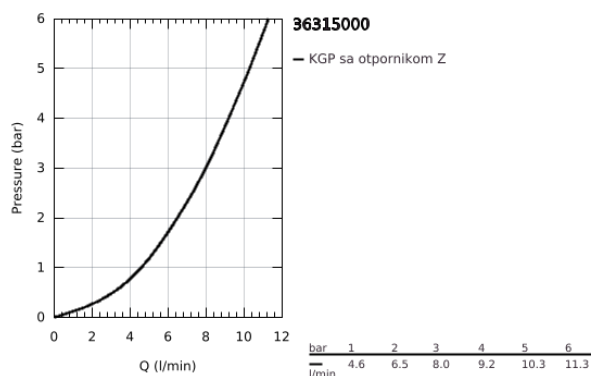

## 36 315 000 EUROSMART COSMOPOLITAN E INFRA-RED ELECTRONIC BASIN MIXER WITH MIXING DEVICE AND ADJUSTABLE TEMPERATURE LIMITER

### PRODUCT DESCRIPTION

- Colour: chrome
- with infrared sensor for bi-directional communication for monitoring, configuration and servicing
- s transformatorom 100-230 V AC, 50-60 Hz, 6 V DC
- maximum flow rate (at 3 bar): 8 l/min
- laminarni regulator protoka vode
- hromirana rozeta
- hromirana izlivna
- projekcije 170 mm
- 7 pre-set programs:
  - auto flush
  - thermal disinfection
  - cleaning mode
- additional functions and precise settings by remote control 36 407
- set za završnu instalaciju za ugradnu kutiju
- 36 339 001
- CE odobrenje
- akustična grupa I koja se slaže sa DIN 4109