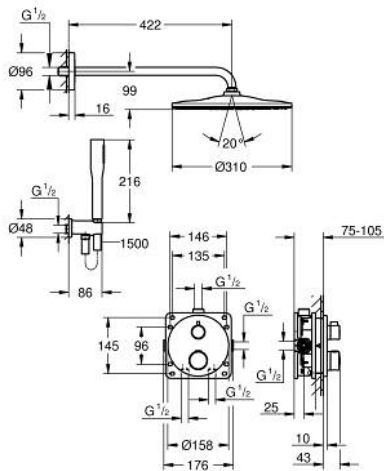

34 869 000 GROHTHERM CONCEALED SHOWER SYSTEM WITH RAINSHOWER MONO 310

PRODUCT DESCRIPTION

- Colour: chrome
- sastoji se od:
 - concealed thermostatic shower mixer for 2 outlets with integrated shut off/diverter valve (24 076)
 - GROHE Rapido SmartBox universal rough-in box, 1/2" (35 604)
 - Rainshower Mono 310 head shower set (26 557) including horizontal shower arm 422 mm (26 146)
 - Euphoria Cosmopolitan Stick hand shower 1 spray (27 367)
 - shower outlet elbow 1/2" with holder (26 658)
 - Silverflex crevo za tuš 1500 mm (28 364)
- optional flow regulator 9.5 l/min included for hand shower and head shower