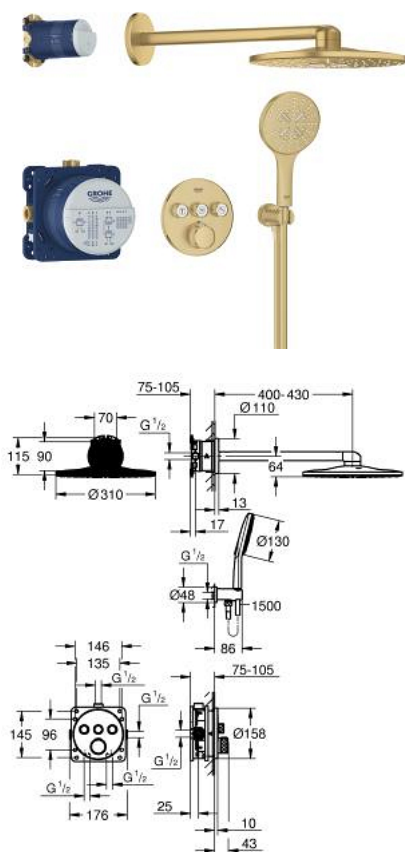

34 863 GN0 GROHTHERM SMARTCONTROL CONCEALED SHOWER SYSTEM WITH RAINSHOWER SMARTACTIVE 310

PRODUCT DESCRIPTION

- Colour: brushed cool sunrise
- sastoji se od:
 - concealed thermostat with 3 valves (29 121)
 - GROHE Rapido SmartBox universal rough-in box, 1/2" (35 604)
 - Rainshower SmartActive 310 head shower set 2 sprays (26 475) including horizontal shower arm 430 mm and head shower rough-in (26 483)
 - Rainshower SmartActive 130 hand shower 3 sprays
 - shower outlet elbow 1/2" with holder (26 658)
 - Silverflex crevo za tuš 1500 mm
 - optional flow regulator 9.5 l/min included for hand shower