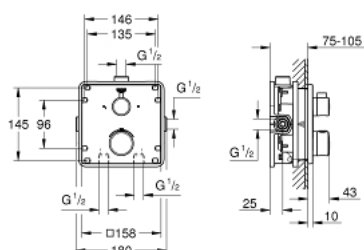

## 34 728 000 GROHTHERM PERFECT SHOWER SET WITH TEMPESTA 210

### PRODUCT DESCRIPTION

- Colour: chrome
- sastoji se od:
  - Grotherm set for final installation with Aquadimmer (24 079)
  - GROHE Rapido SmartBox (35 600/35 604)
  - head shower Tempesta 210 9.5 l/min (26 410)
  - shower arm Rainshower 286 mm (28 576)
- hand shower, wall holder, wall elbow connection and shower hose to be ordered separately