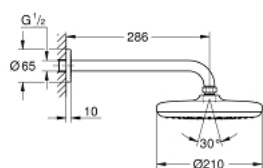

### PRODUCT DESCRIPTION

- Colour: chrome
- sastoji se od:
  - Grotherm set for final installation with Aquadimmer (24 079)
  - GROHE Rapido SmartBox (35 600/35 604)
  - head shower Tempesta 210 9.5 l/min (26 410)
  - shower arm Rainshower 286 mm (28 576)
- hand shower, wall holder, wall elbow connection and shower hose to be ordered separately