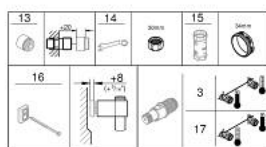

34 565 002 GROHTHERM 800 TERMOSTATSKA BATERIJA ZA TUŠ 1/2"

SPARE PARTS, новембар 2021 – now

1. 1: Ručica za kontrolu temperature (Spare part-nr. 47981000)
   - 2: Prsten armature (Spare part-nr. 47743000)
   - 3: Termostatski kompaktni mešač 1/2" (Spare part-nr. 47439000)
   - 4: Ručica ventila (Spare part-nr. 47980000)
   - 5: Keramička glava 1/2" (Spare part-nr. 45346000)
   - 5.1: O-prsten $\varnothing 18,2 \times \varnothing 1,7$ (Spare part-nr. 0392400M)
   - 6: Nepovratni ventil (Spare part-nr. 08565000)
   - 7: Nepovratni ventil (Spare part-nr. 47189000)
   - 7.1: Filter za nečistoće (Spare part-nr. 0726400M)
   - 7.2: Nepovratni ventil (Spare part-nr. 08565000)
   - 7.3: O-prsten $\varnothing 17 \times \varnothing 2$ (Spare part-nr. 0305500M)
   - 8: S-spojnica (Spare part-nr. 12075000)
   - 8.1: Dichtung (Spare part-nr. 0138600M)
   - 8.2: Rozeta (Spare part-nr. 0221000M)
   - 9: Klizač za tuša (Spare part-nr. 48609000)
   - 10: Držač tuš šipke (Spare part-nr. 48607000)
   - 11: Držač tuš šipke (Spare part-nr. 48608000)
   - 12: Filter za nečistoću (Spare part-nr. 0700200M)
   - 13: Produžetak 3/4", 20 mm (Spare part-nr. 0713000M)*
   - 14: Specijalni ključ (Spare part-nr. 19377000)*
   - 15: Gedor ključ (Spare part-nr. 19332000)*
   - 16: Kompenzaciona ploča (Spare part-nr. 48543001)*
   - 17: GROHE TurboStat cartridge 1/2" (Spare part-nr. 47175000)*
2. Optional accessories