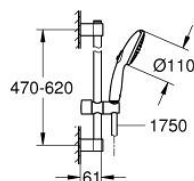

## 34 565 002 GROHTHERM 800 TERMOSTATSKA BATERIJA ZA TUŠ 1/2"

### PRODUCT DESCRIPTION

- Colour: chrome
- with shower rail set 2 sprays (Rain, Jet)
- sastoji se od:
  - Grotherm 800 thermostatic shower mixer 1/2" (34 558)
  - Tempesta shower rail set, 600 mm (26 162)
- professional edition