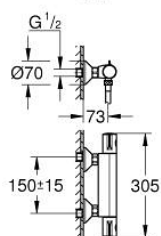

## 34 565 002 GROHTHERM 800 TERMOSTATSKA BATERIJA ZA TUŠ 1/2"

### PRODUCT DESCRIPTION

- Colour: chrome
- with shower rail set 2 sprays (Rain, Jet)
- sastoji se od:
  - Grotherm 800 thermostatic shower mixer 1/2" (34 558)
  - Tempesta shower rail set, 600 mm (26 162)
- professional edition