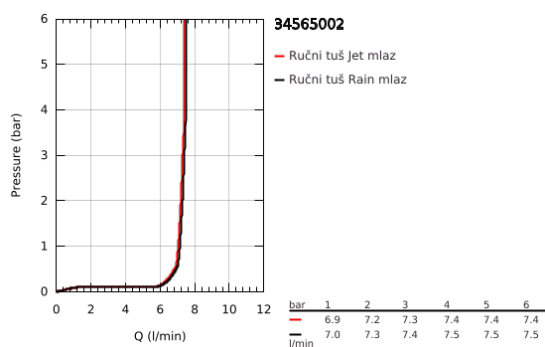

## 34 565 002 GROHTHERM 800 TERMOSTATSKA BATERIJA ZA TUŠ 1/2"

### PRODUCT DESCRIPTION

- Colour: chrome
- with shower rail set 2 sprays (Rain, Jet)
- sastoji se od:
  - Grotherm 800 thermostatic shower mixer 1/2" (34 558)
  - Tempesta shower rail set, 600 mm (26 162)
- professional edition