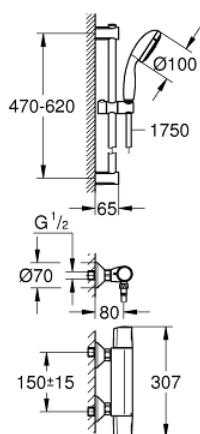

34 237 002 PRECISION TREND THERMOSTATIC SHOWER SET 1/2"