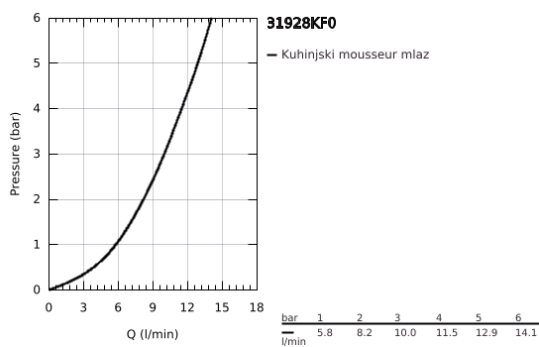

## 31 928 KF0 ESSENCE SMARTCONTROL SINK MIXER WITH SMARTCONTROL

### PRODUCT DESCRIPTION

- Colour: phantom black
- instalacija na 1 otvor
- Pull-Out spout for greater flexibility
- MagneticDocking guarantees easy retraction and smooth docking of the spray head back to the starting position
- laminar spray
- material: metal
- GROHE SmartControl - push for ON-OFF, turn for volume adjustment from minimum to full flow
- temperature adjustment by turning of mixing valve on body
- cevasta izlivna cev
- područje rotacije 140°
- zaštićeno protiv povrata vode
- fleksibilna spojna creva
- 
- izolisani unutarnji tokovi vode - ne sadrži nikal i olovo
- maximum flow rate (at 3 bar): 10 l/min
- professional edition