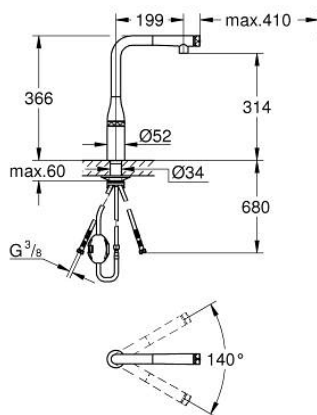

## 31 928 KF0 ESSENCE SMARTCONTROL SINK MIXER WITH SMARTCONTROL

### PRODUCT DESCRIPTION

- Colour: phantom black
- instalacija na 1 otvor
- Pull-Out spout for greater flexibility
- MagneticDocking guarantees easy retraction and smooth docking of the spray head back to the starting position
- laminar spray
- material: metal
- GROHE SmartControl - push for ON-OFF, turn for volume adjustment from minimum to full flow
- temperature adjustment by turning of mixing valve on body
- cevasta izlivna cev
- područje rotacije 140°
- zaštićeno protiv povrata vode
- fleksibilna spojna creva
- 
- izolisani unutarnji tokovi vode - ne sadrži nikal i olovo
- maximum flow rate (at 3 bar): 10 l/min
- professional edition

2: Shower hose (Spare part-nr. 48488000)

3: Sklop za učvršćivanje držača (Spare part-nr. 48384000)

4: Potporna ploča (Spare part-nr. 05334000)

5: Nepovratni ventil (Spare part-nr. 45881000)

6: Filter za nečistoću (Spare part-nr. 0676800M)