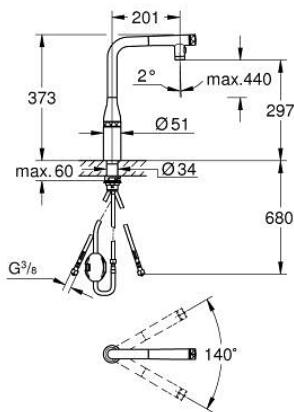

31 892 KF0 ESSENCE SMARTCONTROL SINK MIXER WITH SMARTCONTROL

PRODUCT DESCRIPTION

- Colour: phantom black
- instalacija na 1 otvor
- Dual Spray - switch between laminar spray and shower jet
- Pull-Out spout for greater flexibility
- material: metal
- MagneticDocking guarantees easy retraction and smooth docking of the spray head back to the starting position
- GROHE SmartControl - push for ON-OFF, turn for volume adjustment from minimum to full flow
- temperature adjustment by turning of mixing valve on body
- cevasta izlivna cev
- područje rotacije 140°
- zaštićeno protiv povrata vode
- fleksibilna spojna creva
-
- izolisani unutarnji tokovi vode - ne sadrži nikal i olovo
- professional edition
- maximum flow rate (at 3 bar): 10 l/min