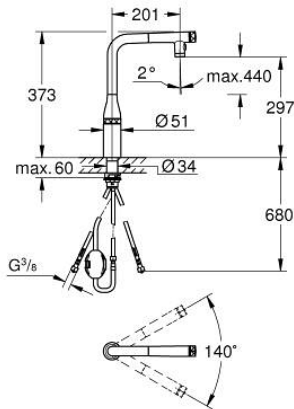

31 892 KF0 ESSENCE SMARTCONTROL SINK MIXER WITH SMARTCONTROL

PRODUCT DESCRIPTION

- Colour: phantom black
- instalacija na 1 otvor
- Dual Spray - switch between laminar spray and shower jet
- Pull-Out spout for greater flexibility
- material: metal
- MagneticDocking guarantees easy retraction and smooth docking of the spray head back to the starting position
- GROHE SmartControl - push for ON-OFF, turn for volume adjustment from minimum to full flow
- temperature adjustment by turning of mixing valve on body
- cevasta izlivna cev
- područje rotacije 140°
- zaštićeno protiv povrata vode
- fleksibilna spojna creva
-
- izolisani unutarnji tokovi vode - ne sadrži nikal i olovo
- professional edition
- maximum flow rate (at 3 bar): 10 l/min
- min. preporučeni pritisak 1.0 bar