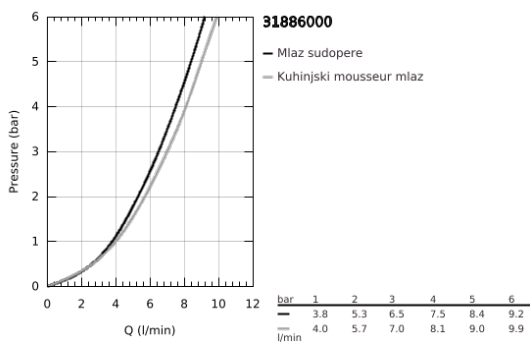

## 31 886 000 ZEDRA SMARTCONTROL SINK MIXER WITH SMARTCONTROL

### PRODUCT DESCRIPTION

- Colour: chrome
- instalacija na 1 otvor
- GROHE LongLife premaz
- Dual Spray - switch between laminar spray and SpeedClean shower jet using diverter
- metal spray
- Pull-Out spout for greater flexibility
- MagneticDocking guarantees easy retraction and smooth docking of the spray head back to the starting position
- GROHE SmartControl - push for ON-OFF, turn for volume adjustment from minimum to full flow
- temperature adjustment by turning of mixing valve on body
- cevasta izlivna cev
- područje rotacije 140°
- zaštićeno protiv povrata vode
- fleksibilna spojna creva
- 
- izolisani unutarnji tokovi vode - ne sadrži nikal i olovo
- maximum flow rate (at 3 bar): 10 l/min