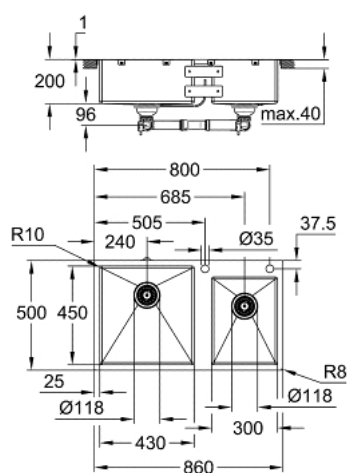

31 855 SD0 K800 STAINLESS STEEL SINK

PRODUCT DESCRIPTION

- Colour: stainless steel
- model: K800 90-S 86/50 2.0 lh
- mounting type: top mount or flush mount
- material: stainless steel AISI 304 (V2A)
- material thickness: 1 mm
- GROHE LongLife premaz
- finish: satin finish
- GROHE Whisper
- min. cabinet size: 900 mm
- dimensions: 860 x 500 mm
- 1 bowl: 430 x 450 x 200 mm
- 2 bowl: 300 x 401 x 200 mm
- GROHE FastFixation instalacijski sistem
- cut-out (top mount): 845 x 485 mm (R3)
- cut-out (flush mount): 845 x 485 mm (R3) (top step outer size: -861 x 501 -R8 deep -3.5 mm)
- drainer: Ø 3.5"/90 mm basket strainer waste
- accessories included: waste kit, basket strainer waste, mounting set
- amount of fasteners included (top mount): 12