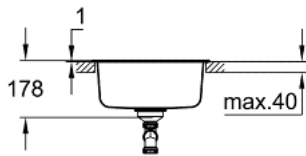

31 720 SD0 K200 STAINLESS STEEL SINK

PRODUCT DESCRIPTION

- Colour: stainless steel
- model: K200 50-S Ø 44 1.0
- mounting type: top mount
- material: stainless steel AISI 304 (V2A)
- GROHE Whisper
- min. cabinet size: 500 mm
- dimensions: Ø 440 mm
- 1 bowl: Ø 390 mm
- inner bowl radius: Ø 390
- GROHE FastFixation rapid installation system
- cut-out: Ø 422 mm
- drainer: Ø 3.5"/90 mm basket strainer waste
- accessories included: waste kit, basket strainer waste, mounting set
- amount of fasteners included (top mount): 5

31 720 SD0 K200 STAINLESS STEEL SINK

SPARE PARTS, јул 2021 – now

1: Utikač (Spare part-nr. 42589SD1)

2: Cover element (Spare part-nr. 42621SD0)