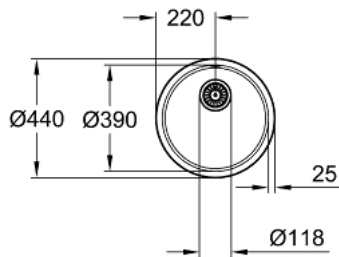

31 720 SD0 K200 STAINLESS STEEL SINK

PRODUCT DESCRIPTION

- Colour: stainless steel
- model: K200 50-S Ø 44 1.0
- mounting type: top mount
- material: stainless steel AISI 304 (V2A)
- GROHE Whisper
- min. cabinet size: 500 mm
- dimensions: Ø 440 mm
- 1 bowl: Ø 390 mm
- inner bowl radius: Ø 390
- GROHE FastFixation rapid installation system
- cut-out: Ø 422 mm
- drainer: Ø 3.5"/90 mm basket strainer waste
- accessories included: waste kit, basket strainer waste, mounting set
- amount of fasteners included (top mount): 5

31 720 SD0 K200 STAINLESS STEEL SINK

SPARE PARTS, јул 2021 – now

1: Utikač (Spare part-nr. 42589SD1)

2: Cover element (Spare part-nr. 42621SD0)