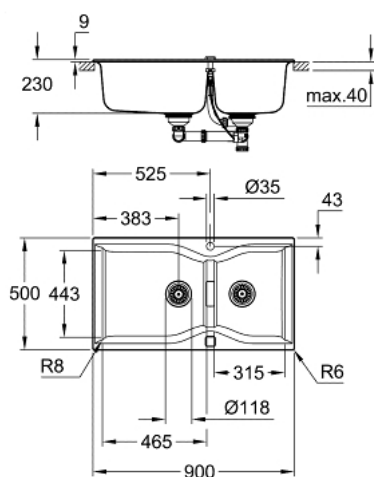

31 658 AP0 K700 COMPOSITE SINK

PRODUCT DESCRIPTION

- Colour: granite black
- model: K700 100-C 90/50 2.0 rev
- mounting type: top mount
- material: quartz composite
- GROHE Whisper
- min. cabinet size: 1000 mm
- dimensions: 900 x 500 mm
- 1 bowl: 465 x 443 x 230 mm
- 1 bowl: 315 x 443 x 230 mm
- outer radius: R6, inner bowl radius: R8
- GROHE FastFixation instalacijski sistem
- sink mountable left or right
- cut-out: 880 x 480 mm
- drainer: automatic waste fitting
- accessories included: automatic waste fitting with rotary handle, waste kit, basket strainer waste, mounting set
- optional push to open excenter (40 986 SD0)
- amount of fasteners included (top mount): 10
- heat resistant up to 180° C

31 658 AP0 K700 COMPOSITE SINK

SPARE PARTS, maj 2022 – now

- 1: Utikač (Spare part-nr. 42588SD1)
- 2: Waste trap (Spare part-nr. 42619000)
- 3: Cover element (Spare part-nr. 42595SD0)
- 4: Rotaciona spojnica (Spare part-nr. 42586SD0)
- 5: Utikač (Spare part-nr. 42589SD1)