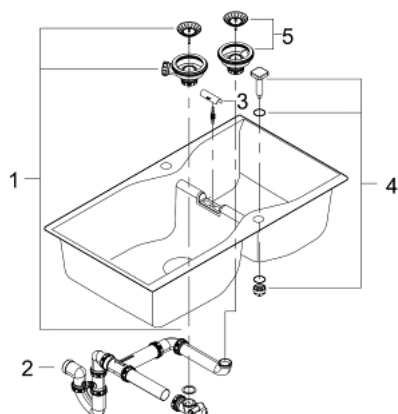

31 658 AP0 K700 COMPOSITE SINK

PRODUCT DESCRIPTION

- Colour: granite black
- model: K700 100-C 90/50 2.0 rev
- mounting type: top mount
- material: quartz composite
- GROHE Whisper
- min. cabinet size: 1000 mm
- dimensions: 900 x 500 mm
- 1 bowl: 465 x 443 x 230 mm
- 1 bowl: 315 x 443 x 230 mm
- outer radius: R6, inner bowl radius: R8
- GROHE FastFixation instalacijski sistem
- sink mountable left or right
- cut-out: 880 x 480 mm
- drainer: automatic waste fitting
- accessories included: automatic waste fitting with rotary handle, waste kit, basket strainer waste, mounting set
- optional push to open excenter (40 986 SD0)
- amount of fasteners included (top mount): 10
- heat resistant up to 180° C

31 658 AP0 K700 COMPOSITE SINK

SPARE PARTS, maj 2022 – now

- 1: Utikač (Spare part-nr. 42588SD1)
- 2: Waste trap (Spare part-nr. 42619000)
- 3: Cover element (Spare part-nr. 42595SD0)
- 4: Rotaciona spojnica (Spare part-nr. 42586SD0)
- 5: Utikač (Spare part-nr. 42589SD1)