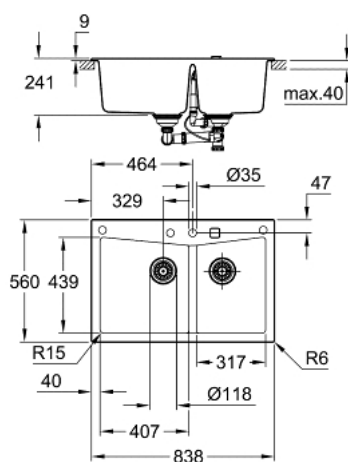

31 657 AP0 K700 COMPOSITE SINK

PRODUCT DESCRIPTION

- Colour: granite black
- model: K700 90-C 83.8/55.9 2.0
- mounting type: top mount or undermount
- material: quartz composite
- GROHE Whisper
- min. cabinet size: 900 mm
- dimensions: 838 x 559 mm
- 1 bowl: 406 x 438 x 241 mm
- 1 bowl: 316 x 438 x 241 mm
- outer radius: R6, inner bowl radius: R15
- GROHE FastFixation instalacijski sistem
- sink mountable left
- cut-out (top mount): 818 x 539 mm
- cut-out (undermount installation): 757 x 437 mm
- drainer: automatic waste fitting
- accessories included: automatic waste fitting with rotary handle, waste kit, basket strainer waste, mounting set
- optional push to open excenter (40 986 SD0)
- amount of fasteners included (top mount): 9
- amount of fasteners included (undermount): 9
- heat resistant up to 180° C

31 657 AP0 K700 COMPOSITE SINK

SPARE PARTS, maj 2022 – now

- 1: Utikač (Spare part-nr. 42588SD1)
- 2: Waste trap (Spare part-nr. 42619000)
- 3: Cover element (Spare part-nr. 42590SD1)
- 4: Rotaciona spojnica (Spare part-nr. 42586SD0)
- 5: Utikač (Spare part-nr. 42589SD1)