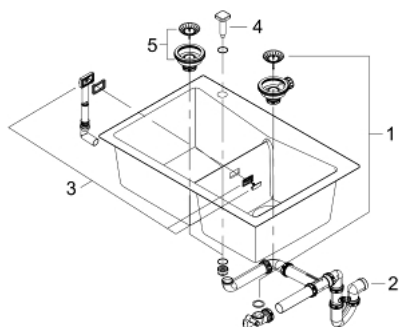

31 657 AP0 K700 COMPOSITE SINK

PRODUCT DESCRIPTION

- Colour: granite black
- model: K700 90-C 83.8/55.9 2.0
- mounting type: top mount or undermount
- material: quartz composite
- GROHE Whisper
- min. cabinet size: 900 mm
- dimensions: 838 x 559 mm
- 1 bowl: 406 x 438 x 241 mm
- 1 bowl: 316 x 438 x 241 mm
- outer radius: R6, inner bowl radius: R15
- GROHE FastFixation instalacijski sistem
- sink mountable left
- cut-out (top mount): 818 x 539 mm
- cut-out (undermount installation): 757 x 437 mm
- drainer: automatic waste fitting
- accessories included: automatic waste fitting with rotary handle, waste kit, basket strainer waste, mounting set
- optional push to open excenter (40 986 SD0)
- amount of fasteners included (top mount): 9
- amount of fasteners included (undermount): 9
- heat resistant up to 180° C

31 657 AP0 K700 COMPOSITE SINK

SPARE PARTS, maj 2022 – now

- 1: Utikač (Spare part-nr. 42588SD1)
- 2: Waste trap (Spare part-nr. 42619000)
- 3: Cover element (Spare part-nr. 42590SD1)
- 4: Rotaciona spojnica (Spare part-nr. 42586SD0)
- 5: Utikač (Spare part-nr. 42589SD1)