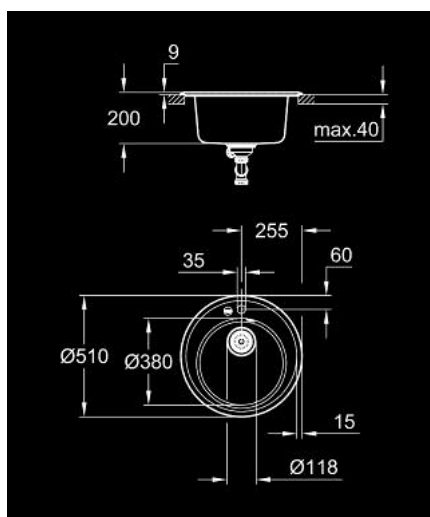

31 656 AP0 K200 COMPOSITE SINK

PRODUCT DESCRIPTION

- Colour: granite black
- model: K200 50-C 51 1.0
- mounting type: top mount
- material: quartz composite
- GROHE Whisper
- min. cabinet size: 500 mm
- dimensions: Ø 510 mm
- 1 bowl: Ø 380 x 200 mm
- inner bowl radius: Ø 380
- GROHE FastFixation instalacijski sistem
- cut-out: Ø 490 mm
- drainer: automatic waste fitting
- accessories included: waste kit, basket strainer waste, mounting set
- optional push to open excenter (40 986 SD0)
- amount of fasteners included (top mount): 3
- heat resistant up to 180° C

31 656 AP0 K200 COMPOSITE SINK

SPARE PARTS, maj 2022 – now

1: Utikač (Spare part-nr. 42589SD1)

2: Siphon (Spare part-nr. 42616000)

3: Cover element (Spare part-nr. 42621SD0)