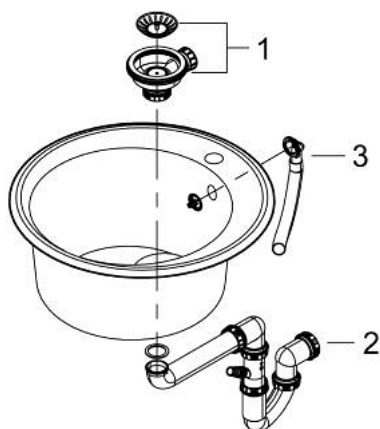

31 656 AP0 K200 COMPOSITE SINK

PRODUCT DESCRIPTION

- Colour: granite black
- model: K200 50-C 51 1.0
- mounting type: top mount
- material: quartz composite
- GROHE Whisper
- min. cabinet size: 500 mm
- dimensions: Ø 510 mm
- 1 bowl: Ø 380 x 200 mm
- inner bowl radius: Ø 380
- GROHE FastFixation instalacijski sistem
- cut-out: Ø 490 mm
- drainer: automatic waste fitting
- accessories included: waste kit, basket strainer waste, mounting set
- optional push to open excenter (40 986 SD0)
- amount of fasteners included (top mount): 3
- heat resistant up to 180° C

31 656 AP0 K200 COMPOSITE SINK

SPARE PARTS, maj 2022 – now

1: Utikač (Spare part-nr. 42589SD1)

2: Siphon (Spare part-nr. 42616000)

3: Cover element (Spare part-nr. 42621SD0)