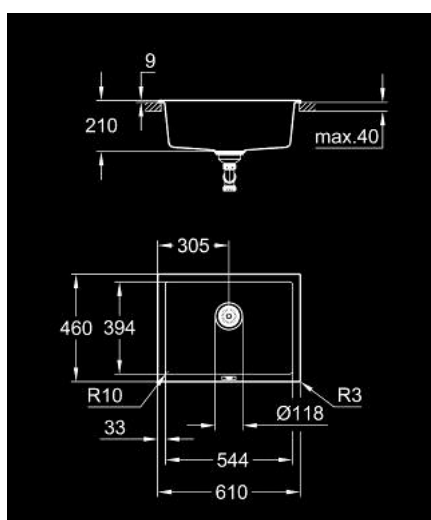

31 655 AT0 K700U COMPOSITE SINK

PRODUCT DESCRIPTION

- Colour: granite gray
- model: K700U 70-C 61/45.7 1.0
- mounting type: top mount or undermount
- material: quartz composite
- GROHE Whisper
- min. cabinet size: 700 mm
- dimensions: 610 x 460 mm
- 1 bowl: 544 x 394 x 205 mm
- outer radius: R3, inner bowl radius: R10
- GROHE FastFixation instalacijski sistem
- cut-out (top mount): 594 x 442 mm
- cut-out (undermount): 543 x 393 mm
- drainer: Ø 3.5"/90 mm basket strainer waste
- accessories included: waste kit, basket strainer waste, mounting set
- optional push to open excenter (40 986 SD0)
- amount of fasteners included (top mount): 6
- amount of fasteners included (undermount): 6
- heat resistant up to 180° C

31 655 AT0 K700U COMPOSITE SINK

SPARE PARTS, јул 2018 – now

1: Utikač (Spare part-nr. 42589SD0)

2: Cover element (Spare part-nr. 42590SD0)