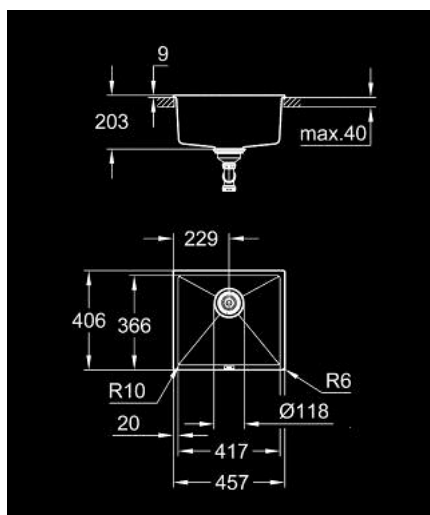

31 653 AP0 K700U COMPOSITE SINK

PRODUCT DESCRIPTION

- Colour: granite black
- model: K700U 50-C 45.7/40.6 1.0
- mounting type: top mount or undermount
- material: quartz composite
- GROHE Whisper
- min. cabinet size: 500 mm
- dimensions: 457 x 406 mm
- 1 bowl: 417 x 366 x 203 mm
- outer radius: R6, inner bowl radius: R10
- GROHE FastFixation instalacijski sistem
- cut-out (top mount): 442 x 391 mm
- cut-out (undermount): 417 x 366 mm
- drainer: Ø 3.5"/90 mm basket strainer waste
- accessories included: waste kit, basket strainer waste, mounting set
- mounting with silicone (top mount)
- optional push to open excenter (40 986 SD0)
- amount of fasteners included (undermount): 8
- heat resistant up to 180° C

31 653 AP0 K700U COMPOSITE SINK

SPARE PARTS, јул 2018 – now

1: Utikač (Spare part-nr. 42589SD0)

2: Cover element (Spare part-nr. 42590SD0)