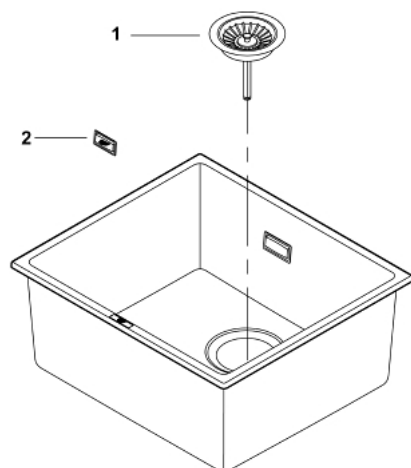

31 653 AP0 K700U COMPOSITE SINK

PRODUCT DESCRIPTION

- Colour: granite black
- model: K700U 50-C 45.7/40.6 1.0
- mounting type: top mount or undermount
- material: quartz composite
- GROHE Whisper
- min. cabinet size: 500 mm
- dimensions: 457 x 406 mm
- 1 bowl: 417 x 366 x 203 mm
- outer radius: R6, inner bowl radius: R10
- GROHE FastFixation instalacijski sistem
- cut-out (top mount): 442 x 391 mm
- cut-out (undermount): 417 x 366 mm
- drainer: Ø 3.5"/90 mm basket strainer waste
- accessories included: waste kit, basket strainer waste, mounting set
- mounting with silicone (top mount)
- optional push to open excenter (40 986 SD0)
- amount of fasteners included (undermount): 8
- heat resistant up to 180° C

31 653 AP0 K700U COMPOSITE SINK

SPARE PARTS, јул 2018 – now

1: Utikač (Spare part-nr. 42589SD0)

2: Cover element (Spare part-nr. 42590SD0)