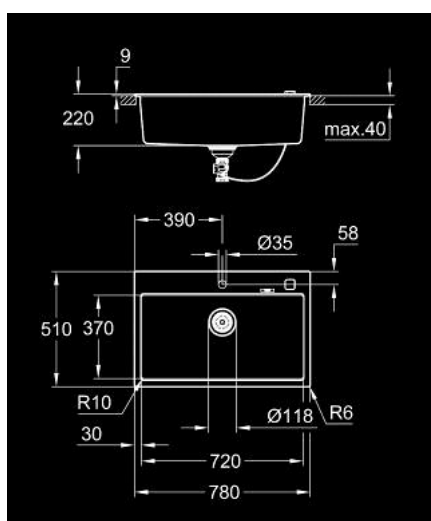

31 652 AT0 K700 COMPOSITE SINK

PRODUCT DESCRIPTION

- Colour: granite gray
- model: K700 80-C 78/51 1.0
- mounting type: top mount
- material: quartz composite
- GROHE Whisper
- min. cabinet size: 800 mm
- dimensions: 780 x 510 mm
- 1 bowl: 720 x 370 x 220 mm
- outer radius: R6, inner bowl radius: R10
- GROHE FastFixation instalacijski sistem
- cut-out: 764 x 494 mm
- drainer: automatic waste fitting
- accessories included: automatic waste fitting with rotary handle, waste kit, basket strainer waste, mounting set
- optional push to open excenter (40 986 SD0)
- amount of fasteners included (top mount): 9
- heat resistant up to 180° C

31 652 AT0 K700 COMPOSITE SINK

SPARE PARTS, maj 2022 – now

- 1: Utikač (Spare part-nr. 42588SD1)
- 2: Siphon (Spare part-nr. 42617000)
- 3: Cover element (Spare part-nr. 42590SD1)
- 4: Rotaciona spojnica (Spare part-nr. 42586SD0)