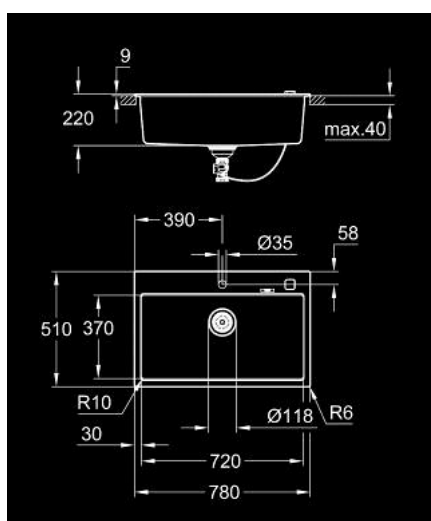

31 652 AP0 K700 COMPOSITE SINK

PRODUCT DESCRIPTION

- Colour: granite black
- model: K700 80-C 78/51 1.0
- mounting type: top mount
- material: quartz composite
- GROHE Whisper
- min. cabinet size: 800 mm
- dimensions: 780 x 510 mm
- 1 bowl: 720 x 370 x 220 mm
- outer radius: R6, inner bowl radius: R10
- GROHE FastFixation instalacijski sistem
- cut-out: 764 x 494 mm
- drainer: automatic waste fitting
- accessories included: automatic waste fitting with rotary handle, waste kit, basket strainer waste, mounting set
- optional push to open excenter (40 986 SD0)
- amount of fasteners included (top mount): 9
- heat resistant up to 180° C

31 652 AP0 K700 COMPOSITE SINK

SPARE PARTS, maj 2022 – now

- 1: Utikač (Spare part-nr. 42588SD1)
- 2: Siphon (Spare part-nr. 42617000)
- 3: Cover element (Spare part-nr. 42590SD1)
- 4: Rotaciona spojnica (Spare part-nr. 42586SD0)