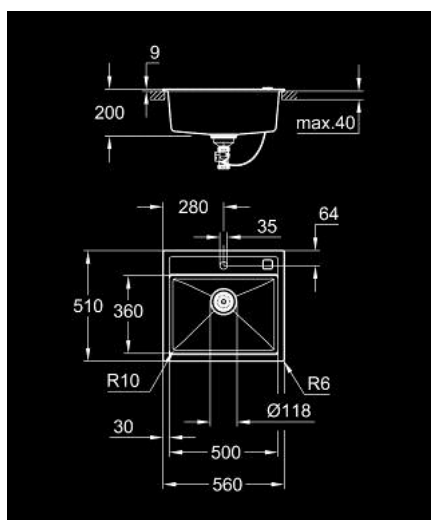

31 651 AP0 K700 COMPOSITE SINK

PRODUCT DESCRIPTION

- Colour: granite black
- model: K700 60-C 56/51 1.0
- mounting type: top mount
- material: quartz composite
- GROHE Whisper
- min. cabinet size: 600 mm
- dimensions: 560 x 510 mm
- 1 bowl: 500 x 360 x 200 mm
- outer radius: R6, inner bowl radius: R10
- GROHE FastFixation instalacijski sistem
- cut-out: 545 x 495 mm
- drainer: automatic waste fitting
- accessories included: automatic waste fitting with rotary handle, waste kit, basket strainer waste, mounting set
- optional push to open excenter (40 986 SD0)
- amount of fasteners included (top mount): 8
- heat resistant up to 180° C

31 651 AP0 K700 COMPOSITE SINK

SPARE PARTS, maj 2022 – now

1: Utikač (Spare part-nr. 42588SD1)

2: Siphon (Spare part-nr. 42617000)

3: Cover element (Spare part-nr. 42590SD1)

4: Rotaciona spojnica (Spare part-nr. 42586SD0)