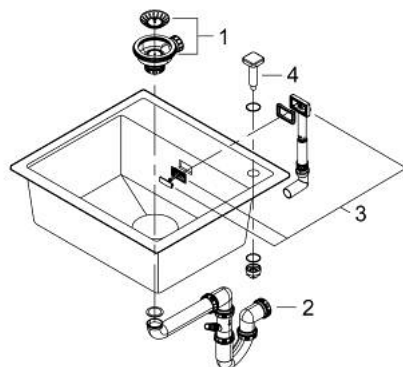

31 651 AP0 K700 COMPOSITE SINK

PRODUCT DESCRIPTION

- Colour: granite black
- model: K700 60-C 56/51 1.0
- mounting type: top mount
- material: quartz composite
- GROHE Whisper
- min. cabinet size: 600 mm
- dimensions: 560 x 510 mm
- 1 bowl: 500 x 360 x 200 mm
- outer radius: R6, inner bowl radius: R10
- GROHE FastFixation instalacijski sistem
- cut-out: 545 x 495 mm
- drainer: automatic waste fitting
- accessories included: automatic waste fitting with rotary handle, waste kit, basket strainer waste, mounting set
- optional push to open excenter (40 986 SD0)
- amount of fasteners included (top mount): 8
- heat resistant up to 180° C

31 651 AP0 K700 COMPOSITE SINK

SPARE PARTS, maj 2022 – now

1: Utikač (Spare part-nr. 42588SD1)

2: Siphon (Spare part-nr. 42617000)

3: Cover element (Spare part-nr. 42590SD1)

4: Rotaciona spojnica (Spare part-nr. 42586SD0)