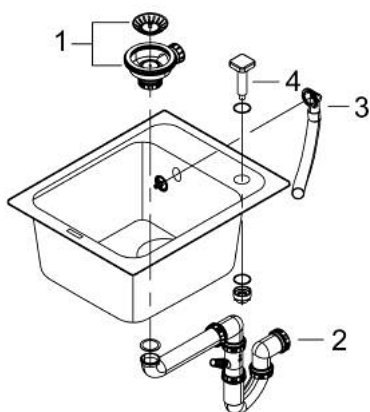

31 650 AP0 K700 COMPOSITE SINK

PRODUCT DESCRIPTION

- Colour: granite black
- model: K700 50-C 40/50 1.0
- mounting type: top mount
- material: quartz composite
- GROHE Whisper
- min. cabinet size: 500 mm
- dimensions: 400 x 500 mm
- 1 bowl: 350 x 375 x 200 mm
- outer radius: R6, inner bowl radius: R45
- GROHE FastFixation instalacijski sistem
- cut-out: 380 x 480 mm
- drainer: automatic waste fitting
- accessories included: automatic waste fitting with rotary handle, waste kit, basket strainer waste, mounting set
- optional push to open excenter (40 986 SD0)
- amount of fasteners included (top mount): 6
- heat resistant up to 180° C

31 650 AP0 K700 COMPOSITE SINK

SPARE PARTS, maj 2022 – now

- 1: Utikač (Spare part-nr. 42588SD1)
- 2: Siphon (Spare part-nr. 42617000)
- 3: Cover element (Spare part-nr. 42621SD0)
- 4: Rotaciona spojnica (Spare part-nr. 42586SD0)