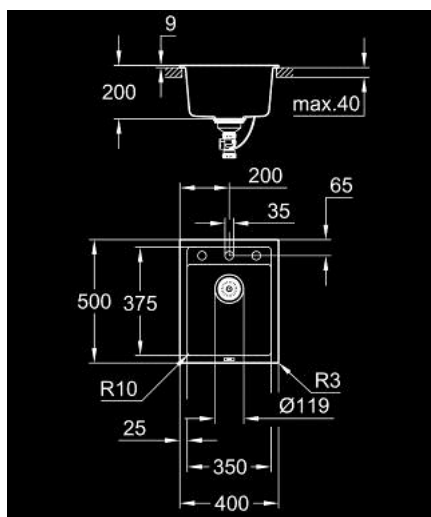

31 650 AP0 K700 COMPOSITE SINK

PRODUCT DESCRIPTION

- Colour: granite black
- model: K700 50-C 40/50 1.0
- mounting type: top mount
- material: quartz composite
- GROHE Whisper
- min. cabinet size: 500 mm
- dimensions: 400 x 500 mm
- 1 bowl: 350 x 375 x 200 mm
- outer radius: R6, inner bowl radius: R45
- GROHE FastFixation instalacijski sistem
- cut-out: 380 x 480 mm
- drainer: automatic waste fitting
- accessories included: automatic waste fitting with rotary handle, waste kit, basket strainer waste, mounting set
- optional push to open excenter (40 986 SD0)
- amount of fasteners included (top mount): 6
- heat resistant up to 180° C

31 650 AP0 K700 COMPOSITE SINK

SPARE PARTS, maj 2022 – now

- 1: Utikač (Spare part-nr. 42588SD1)
- 2: Siphon (Spare part-nr. 42617000)
- 3: Cover element (Spare part-nr. 42621SD0)
- 4: Rotaciona spojnica (Spare part-nr. 42586SD0)