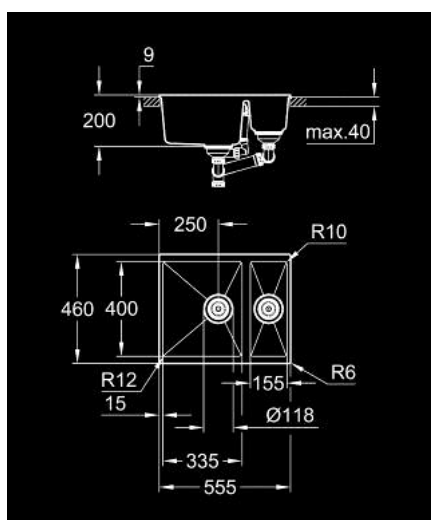

31 648 AP0 K500 COMPOSITE SINK

PRODUCT DESCRIPTION

- Colour: granite black
- model: K500 60-C 55.5/46 1.5 rev
- mounting type: top mount or undermount
- material: quartz composite
- GROHE Whisper
- min. cabinet size: 600 mm
- dimensions: 555 x 460 mm
- 1 bowl: 335 x 400 x 200 mm
- 0.5 bowl: 155 x 400 x 140 mm
- outer radius: R6, inner bowl radius: big bowl R12, small bowl R10
- GROHE FastFixation instalacijski sistem
- sink mountable left or right
- cut-out (top mount): 545 x 444 mm
- cut-out (undermount): 525 x 400 mm
- drainer: Ø 3.5"/90 mm basket strainer waste
- accessories included: waste kit, basket strainer waste, mounting set
- mounting with silicone (top mount)
- optional push to open excenter (40 986 SD0)
- amount of fasteners included (undermount): 8
- heat resistant up to 180° C

31 648 AP0 K500 COMPOSITE SINK

SPARE PARTS, maj 2022 – now

1: Utikač (Spare part-nr. 42588SD1)

2: Siphon (Spare part-nr. 42618000)

3: Cover element (Spare part-nr. 42590SD1)

4: Utikač (Spare part-nr. 42589SD1)