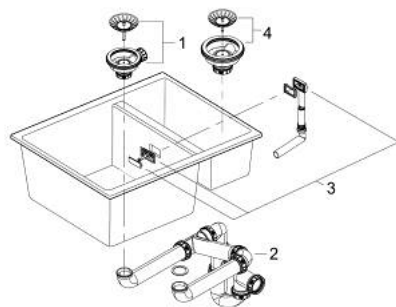

31 648 AP0 K500 COMPOSITE SINK

PRODUCT DESCRIPTION

- Colour: granite black
- model: K500 60-C 55.5/46 1.5 rev
- mounting type: top mount or undermount
- material: quartz composite
- GROHE Whisper
- min. cabinet size: 600 mm
- dimensions: 555 x 460 mm
- 1 bowl: 335 x 400 x 200 mm
- 0.5 bowl: 155 x 400 x 140 mm
- outer radius: R6, inner bowl radius: big bowl R12, small bowl R10
- GROHE FastFixation instalacijski sistem
- sink mountable left or right
- cut-out (top mount): 545 x 444 mm
- cut-out (undermount): 525 x 400 mm
- drainer: Ø 3.5"/90 mm basket strainer waste
- accessories included: waste kit, basket strainer waste, mounting set
- mounting with silicone (top mount)
- optional push to open excenter (40 986 SD0)
- amount of fasteners included (undermount): 8
- heat resistant up to 180° C

31 648 AP0 K500 COMPOSITE SINK

SPARE PARTS, maj 2022 – now

1: Utikač (Spare part-nr. 42588SD1)

2: Siphon (Spare part-nr. 42618000)

3: Cover element (Spare part-nr. 42590SD1)

4: Utikač (Spare part-nr. 42589SD1)