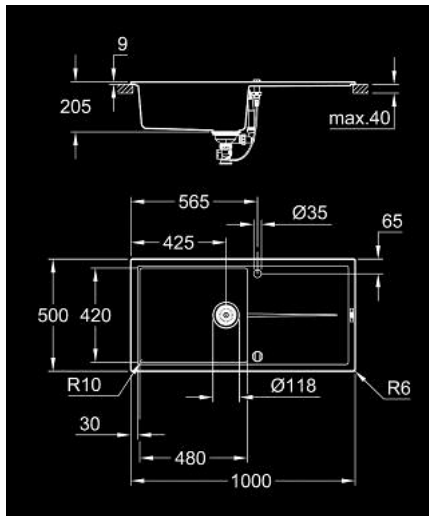

## 31 641 AT0 K400 COMPOSITE SINK WITH DRAINER

### PRODUCT DESCRIPTION

- Colour: granite gray
- model: K400 60-C 100/50 1.0 rev
- mounting type: top mount
- material: quartz composite
- GROHE Whisper
- min. cabinet size: 600 mm
- dimensions: 1000 x 500 mm
- 1 bowl: 480 x 420 x 205 mm
- outer radius: R6, inner bowl radius: R10
- GROHE FastFixation instalacijski sistem
- sink mountable left or right
- cut-out: 980 x 480 mm
- drainer: automatic waste fitting
- accessories included: automatic waste fitting with rotary handle, waste kit, basket strainer waste, mounting set
- optional push to open excenter (40 986 SD0)
- amount of fasteners included (top mount): 12
- heat resistant up to 180° C

## 31 641 AT0 K400 COMPOSITE SINK WITH DRAINER

**SPARE PARTS**, maj 2022 – now

- 1: Utikač (Spare part-nr. 42588SD1)
- 2: Siphon (Spare part-nr. 42617000)
- 3: Cover element (Spare part-nr. 42590SD1)
- 4: Rotaciona spojnica (Spare part-nr. 42587SD0)