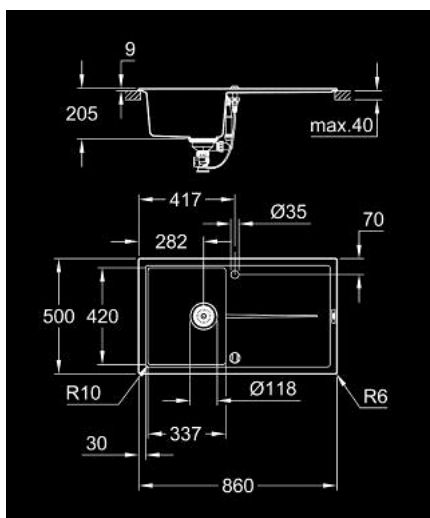

31 640 AP0 K400 COMPOSITE SINK WITH DRAINER

PRODUCT DESCRIPTION

- Colour: granite black
- model: K400 50-C 86/50 1.0 rev
- mounting type: top mount
- material: quartz composite
- GROHE Whisper
- min. cabinet size: 500 mm
- dimensions: 860 x 500 mm
- 1 bowl: 337 x 420 x 205 mm
- outer radius: R6, inner bowl radius: R10
- GROHE FastFixation instalacijski sistem
- sink mountable left or right
- cut-out: 840 x 480 mm
- drainer: automatic waste fitting
- accessories included: automatic waste fitting with rotary handle, waste kit, basket strainer waste, mounting set
- optional push to open excenter (40 986 SD0)
- amount of fasteners included (top mount): 10
- heat resistant up to 180° C

31 640 AP0 **K400 COMPOSITE SINK WITH DRAINER**

SPARE PARTS, јул 2018 – now

1: Utikač (Spare part-nr. 42588SD0)

2: Rotaciona spojnica (Spare part-nr. 42587SD0)