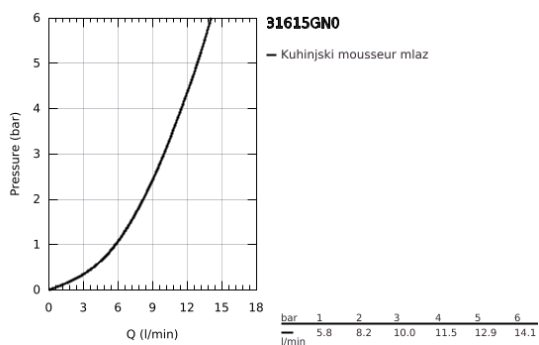

31 615 GN0 ESSENCE SMARTCONTROL SINK MIXER WITH SMARTCONTROL

PRODUCT DESCRIPTION

- Colour: brushed cool sunrise
- instalacija na 1 otvor
- GROHE LongLife premaz
- Pull-Out spout for greater flexibility
- laminar spray
- material: metal
- MagneticDocking guarantees easy retraction and smooth docking of the spray head back to the starting position
- GROHE SmartControl - push for ON-OFF, turn for volume adjustment from minimum to full flow
- temperature adjustment by turning of mixing valve on body
- cevasta izlivna cev
- područje rotacije 140°
- zaštićeno protiv povrata vode
- fleksibilna spojna creva
-
- izolisani unutarnji tokovi vode - ne sadrži nikal i olovo
- maximum flow rate (at 3 bar): 10 l/min