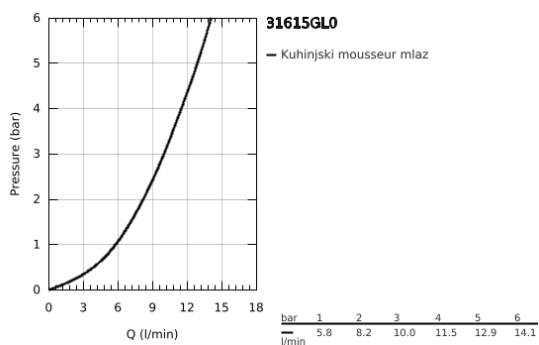

31 615 GL0 ESSENCE SMARTCONTROL SINK MIXER WITH SMARTCONTROL

PRODUCT DESCRIPTION

- Colour: cool sunrise
- instalacija na 1 otvor
- GROHE LongLife premaz
- Pull-Out spout for greater flexibility
- laminar spray
- material: metal
- MagneticDocking guarantees easy retraction and smooth docking of the spray head back to the starting position
- GROHE SmartControl - push for ON-OFF, turn for volume adjustment from minimum to full flow
- temperature adjustment by turning of mixing valve on body
- cevasta izlivna cev
- područje rotacije 140°
- zaštićeno protiv povrata vode
- fleksibilna spojna creva
-
- izolisani unutarnji tokovi vode - ne sadrži nikal i olovo
- maximum flow rate (at 3 bar): 10 l/min