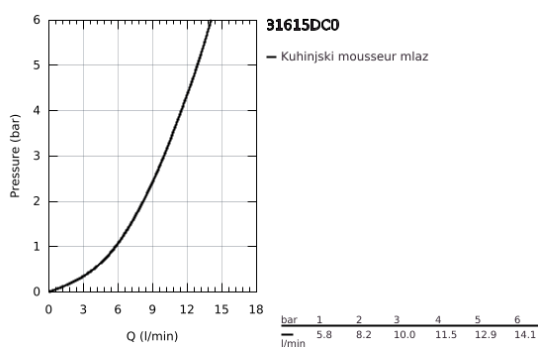

31 615 DC0 ESSENCE SMARTCONTROL SINK MIXER WITH SMARTCONTROL

PRODUCT DESCRIPTION

- Colour: supersteel
- instalacija na 1 otvor
- GROHE LongLife premaz
- Pull-Out spout for greater flexibility
- laminar spray
- material: metal
- MagneticDocking guarantees easy retraction and smooth docking of the spray head back to the starting position
- GROHE SmartControl - push for ON-OFF, turn for volume adjustment from minimum to full flow
- temperature adjustment by turning of mixing valve on body
- cevasta izlivna cev
- područje rotacije 140°
- zaštićeno protiv povrata vode
- fleksibilna spojna creva
-
- izolisani unutarnji tokovi vode - ne sadrži nikal i olovo
- maximum flow rate (at 3 bar): 10 l/min