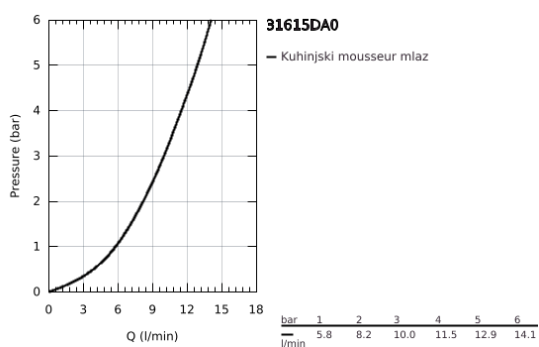

31 615 DA0 ESSENCE SMARTCONTROL SINK MIXER WITH SMARTCONTROL

PRODUCT DESCRIPTION

- Colour: warm sunset
- instalacija na 1 otvor
- GROHE LongLife premaz
- Pull-Out spout for greater flexibility
- laminar spray
- material: metal
- MagneticDocking guarantees easy retraction and smooth docking of the spray head back to the starting position
- GROHE SmartControl - push for ON-OFF, turn for volume adjustment from minimum to full flow
- temperature adjustment by turning of mixing valve on body
- cevasta izlivna cev
- područje rotacije 140°
- zaštićeno protiv povrata vode
- fleksibilna spojna creva
-
- izolisani unutarnji tokovi vode - ne sadrži nikal i olovo
- maximum flow rate (at 3 bar): 10 l/min