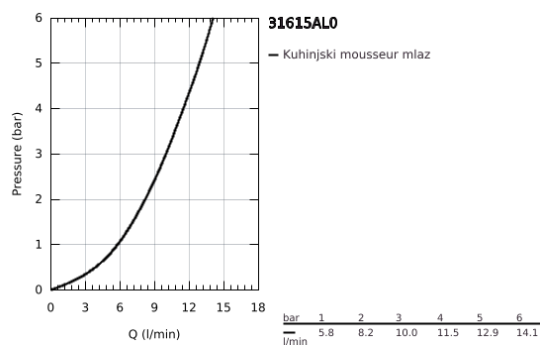

31 615 AL0 ESSENCE SMARTCONTROL SINK MIXER WITH SMARTCONTROL

PRODUCT DESCRIPTION

- Colour: brushed hard graphite
- instalacija na 1 otvor
- GROHE LongLife premaz
- Pull-Out spout for greater flexibility
- laminar spray
- material: metal
- MagneticDocking guarantees easy retraction and smooth docking of the spray head back to the starting position
- GROHE SmartControl - push for ON-OFF, turn for volume adjustment from minimum to full flow
- temperature adjustment by turning of mixing valve on body
- cevasta izlivna cev
- područje rotacije 140°
- zaštićeno protiv povrata vode
- fleksibilna spojna creva
-
- izolisani unutarnji tokovi vode - ne sadrži nikal i olovo
- maximum flow rate (at 3 bar): 10 l/min