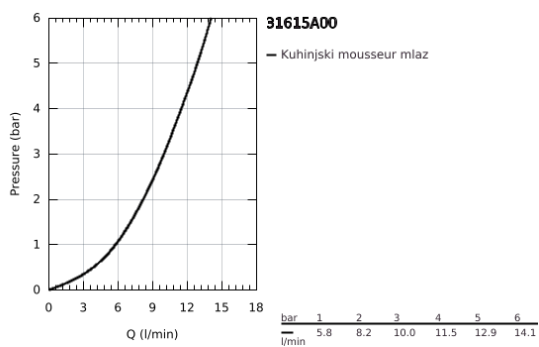

31 615 A00 ESSENCE SMARTCONTROL SINK MIXER WITH SMARTCONTROL

PRODUCT DESCRIPTION

- Colour: hard graphite
- instalacija na 1 otvor
- GROHE LongLife premaz
- Pull-Out spout for greater flexibility
- laminar spray
- material: metal
- MagneticDocking guarantees easy retraction and smooth docking of the spray head back to the starting position
- GROHE SmartControl - push for ON-OFF, turn for volume adjustment from minimum to full flow
- temperature adjustment by turning of mixing valve on body
- cevasta izlivna cev
- područje rotacije 140°
- zaštićeno protiv povrata vode
- fleksibilna spojna creva
-
- izolisani unutarnji tokovi vode - ne sadrži nikal i olovo
- maximum flow rate (at 3 bar): 10 l/min