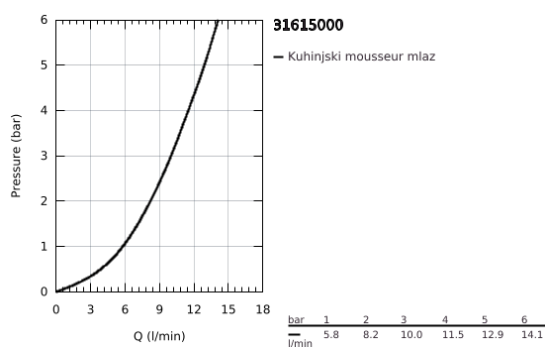

## 31 615 000 ESSENCE SMARTCONTROL SINK MIXER WITH SMARTCONTROL

### PRODUCT DESCRIPTION

- Colour: chrome
- instalacija na 1 otvor
- GROHE LongLife premaz
- Pull-Out spout for greater flexibility
- laminar spray
- material: metal
- MagneticDocking guarantees easy retraction and smooth docking of the spray head back to the starting position
- GROHE SmartControl - push for ON-OFF, turn for volume adjustment from minimum to full flow
- temperature adjustment by turning of mixing valve on body
- cevasta izlivna cev
- područje rotacije 140°
- zaštićeno protiv povrata vode
- fleksibilna spojna creva
- 
- izolisani unutarnji tokovi vode - ne sadrži nikal i olovo
- maximum flow rate (at 3 bar): 10 l/min