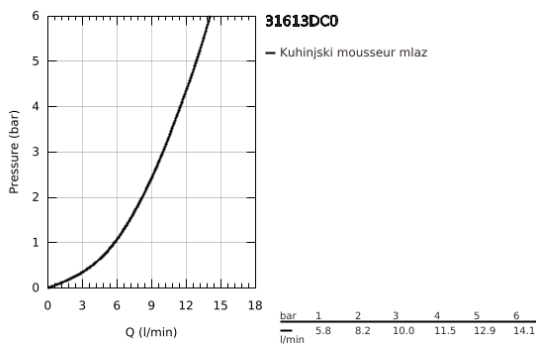

### PRODUCT DESCRIPTION

- Colour: supersteel
- instalacija na 1 otvor
- GROHE LongLife premaz
- Pull-Out spout for greater flexibility
- laminar spray
- material: metal
- MagneticDocking guarantees easy retraction and smooth docking of the spray head back to the starting position
- GROHE SmartControl - push for ON-OFF, turn for volume adjustment from minimum to full flow
- temperature adjustment by turning of mixing valve on body
- cevasta izlivna cev
- područje rotacije 140°
- zaštićeno protiv povrata vode
- fleksibilna spojna creva
- 
- izolisani unutarnji tokovi vode - ne sadrži nikal i olovo
- maximum flow rate (at 3 bar): 10 l/min