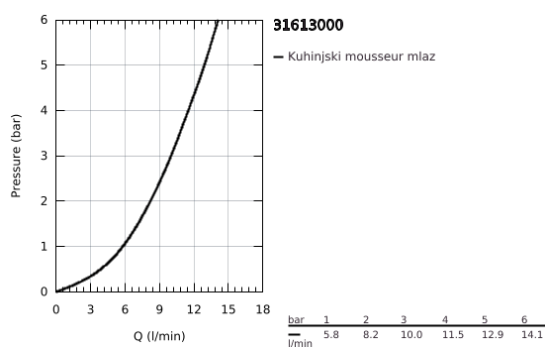

31 613 000 MINTA SMARTCONTROL SINK MIXER WITH SMARTCONTROL

PRODUCT DESCRIPTION

- Colour: chrome
- instalacija na 1 otvor
- GROHE LongLife premaz
- Pull-Out spout for greater flexibility
- laminar spray
- material: metal
- MagneticDocking guarantees easy retraction and smooth docking of the spray head back to the starting position
- GROHE SmartControl - push for ON-OFF, turn for volume adjustment from minimum to full flow
- temperature adjustment by turning of mixing valve on body
- cevasta izlivna cev
- područje rotacije 140°
- zaštićeno protiv povrata vode
- fleksibilna spojna creva
-
- izolisani unutarnji tokovi vode - ne sadrži nikal i olovo
- maximum flow rate (at 3 bar): 10 l/min