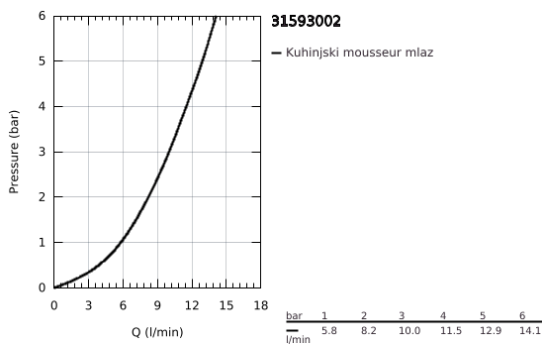

## 31 593 002 ZEDRA SMARTCONTROL SINK MIXER WITH SMARTCONTROL

### PRODUCT DESCRIPTION

- Colour: chrome
- instalacija na 1 otvor
- GROHE LongLife premaz
- Pull-Out spout for greater flexibility
- laminar spray
- material: metal
- MagneticDocking guarantees easy retraction and smooth docking of the spray head back to the starting position
- GROHE SmartControl - push for ON-OFF, turn for volume adjustment from minimum to full flow
- temperature adjustment by turning of mixing valve on body
- cevasta izlivna cev
- područje rotacije 140°
- zaštićeno protiv povrata vode
- fleksibilna spojna creva
- 
- izolisani unutarnji tokovi vode - ne sadrži nikal i olovo
- maximum flow rate (at 3 bar): 10 l/min