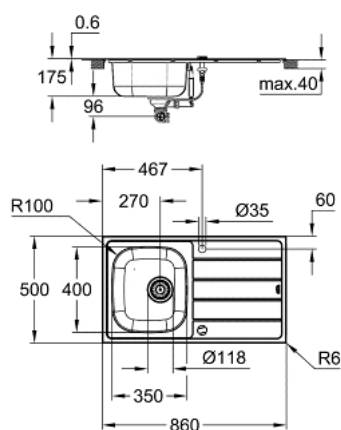

31 562 SD1 BAU KITCHEN SINK AND TAP BUNDLE

PRODUCT DESCRIPTION

- Colour: stainless steel
- sastoji se od:
 - K200 stainless steel sink with drainer (31 552 SD1)
 - mounting type: top mount
 - Bau Edge single lever sink mixer (31 367 001)
- visoka izlivna cev
- instalacija na 1 otvor
- GROHE LongLife premaz
- GROHE SmoothControl 28 mm keramički mešač
- izolisani unutarnji tokovi vode - ne sadrži nikal i olovo
- perlator
- cevasta izlivna cev, područje rotacije 360°
- fleksibilna spojna creva
- outer radius: R6 (topmount), inner bowl radius: R100
- GROHE FastFixation rapid installation system
- accessories included: automatic waste fitting with rotary handle, waste kit, basket strainer waste, mounting set
- optional push to open excenter (40 986 SD0)
- amount of fasteners included (top mount): 14

31 562 SD1 BAU KITCHEN SINK AND TAP BUNDLE

SPARE PARTS, август 2019 – now

1: Utikač (Spare part-nr. 42588SD0)

2: Rotaciona spojnica (Spare part-nr. 42587SD0)