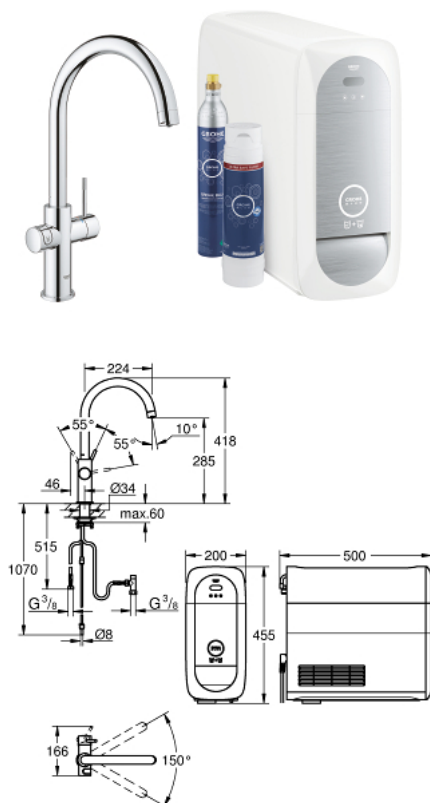

## 31 545 001 GROHE BLUE HOME C-SPOUT STARTER KIT

### PRODUCT DESCRIPTION (1/2)

- Colour: chrome
- sastoji se od:
  - GROHE Blue Home single-lever sink mixer with filter function
  - instalacija na 1 otvor
  - Izliv u obliku slova C
  - push buttons for 3 types of filtered and chilled table water
  - negazirana, srednje gazirana, jako gazirana voda
  - GROHE LongLife premaz
  - GROHE SilkMove keramički mešač 28 mm
  - cevasta izlivna cev, područje rotacije 150°
  - odvojene unutrašnje cevi za filtriranu i vodovodnu vodu
  - fleksibilna spojna creva
  - GROHE Blue Home cooler
  - delivers 3 liters of chilled sparkling water per hour
  - jedinica za hlađenje 180 W, 230 V, 50 Hz
  - sound level in standby 44 dB(A)
  - tip zaštite IP 21
  - CE odobrenje
  - requires ventilation holes in the bottom of the kitchen cabinet
  - software set-up and monitoring of filter and CO<sub>2</sub> capacity possible via GROHE Watersystems app
  - with Bluetooth\* and Wi-Fi interface for wireless data communication
  - for Apple\*\* and Android devices
  - Bluetooth raspon (10 m) zavisi od materijala i debljini zidova između odašiljača i prijemnika
  - compatible with GROHE Blue filter S-Size, M-Size, GROHE Blue activated carbon filter, GROHE Blue Ultrasafe filter and GROHE Blue Magnesium + Zinc filter
  - GROHE Blue Ultrasafe filter 3000 l and filter head
  - GROHE Blue 425 g CO<sub>2</sub> bottle