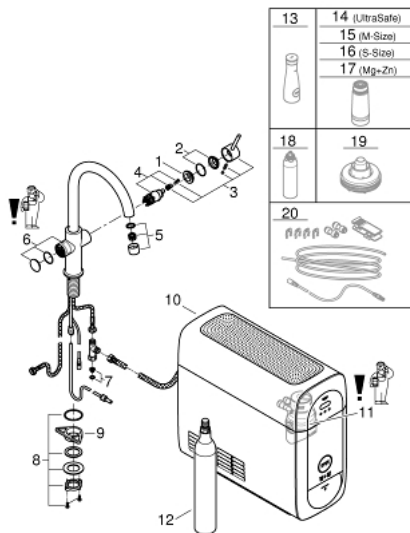

31 545 001 GROHE BLUE HOME C-SPOUT STARTER KIT

SPARE PARTS, октобар 2021 – now

1. 1: Prsten armature (Spare part-nr. 07419000)
2. 2: Poklopac (Spare part-nr. 46581000)
3. 3: Ručica (Spare part-nr. 46957000)
4. 4: Mešač (Spare part-nr. 46580000)
5. 5: Mousseur GROHE Blue U and C spout (Spare part-nr. 48343000)
6. 6: Operating unit (Spare part-nr. 46958000)
7. 7: Filter za nečistoću (Spare part-nr. 47576000)
8. 8: Sklop za učvršćivanje držača (Spare part-nr. 48384000)
9. 9: Potporna ploča (Spare part-nr. 05334000)
10. 10: Cooler (Spare part-nr. 40711001)
11. 11: Glava filtera (Spare part-nr. 48344000)
12. 12: Starter kit 425 g CO₂ bottles (4 pieces) (Spare part-nr. 40422000)
13. 13: Glass carafe with lid set (Spare part-nr. 40405001)*
14. 14: UltraSafe filter (Spare part-nr. 40575002)*
15. 15: Filter M-Size (Spare part-nr. 40430001)*
16. 16: Filter S-Size (Spare part-nr. 40404001)*
17. 17: Magnesium + Zinc filter (Spare part-nr. 40691002)*
18. 18: Mešač za prečišćavanje (Spare part-nr. 40434001)*
19. 19: Cleaning cartridge adapter (Spare part-nr. 40694000)*
20. 20: Produžni set (Spare part-nr. 40843000)*

* Optional accessories