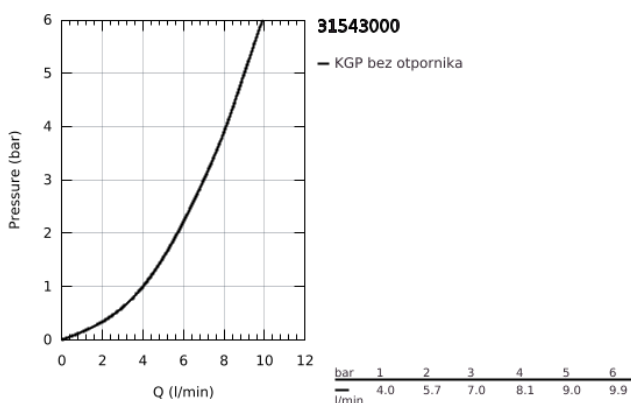

31 543 000 GROHE BLUE HOME U-SPOUT STARTER KIT WITH PULL-OUT MOUSSEUR

PRODUCT DESCRIPTION (1/2)

- Colour: chrome
- sastoji se od:
 - GROHE Blue Home single-lever sink mixer with filter function
 - instalacija na 1 otvor
 - U-izlivna cev
 - push buttons for 3 types of filtered and chilled table water
 - negazirana, srednje gazirana, jako gazirana voda
 - GROHE LongLife premaz
 - GROHE SilkMove keramički mešač 28 mm
 - Pull-Out spout for greater flexibility
 - cevasta izlivna cev, područje rotacije 360°
 - odvojene unutrašnje cevi za filtriranu i vodovodnu vodu
 - fleksibilna spojna creva
 - GROHE Blue Home cooler
 - delivers 3 liters of chilled sparkling water per hour
 - jedinica za hlađenje 180 W, 230 V, 50 Hz
 - sound level in standby 44 dB(A)
 - tip zaštite IP 21
 - CE odobrenje
 - requires ventilation holes in the bottom of the kitchen cabinet
 - software set-up and monitoring of filter and CO₂ capacity possible via GROHE Watersystems app
 - push notifications at low filter resp. CO₂ capacity
 - with Bluetooth* and Wi-Fi interface for wireless data communication
 - for Apple** and Android devices
 - Bluetooth raspon (10 m) zavisi od materijala i debljini zidova između odašiljača i prijemnika
 - GROHE Blue filter S-Size and filter head with flexible water hardness adjustment for regions with water hardness of more than 9° dKH
 - for regions with water hardness below 9° dKH please order activated carbon filter 40 547 001