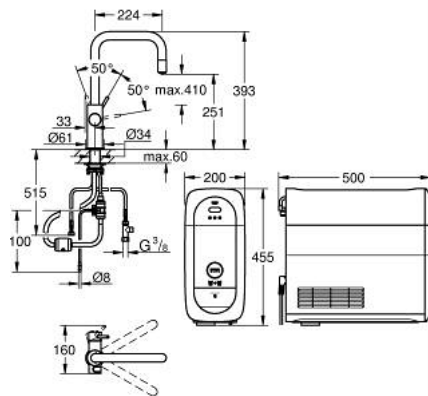

31 543 000 GROHE BLUE HOME U-SPOUT STARTER KIT WITH PULL-OUT MOUSSEUR