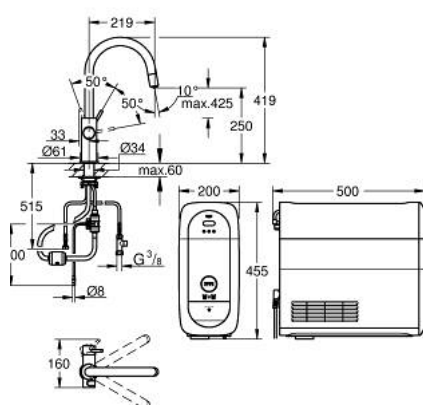

## 31 541 KS0 GROHE BLUE HOME C-SPOUT STARTER KIT WITH PULL-OUT MOUSSEUR

### PRODUCT DESCRIPTION (1/2)

- Colour: velvet black
- sastoji se od:
  - GROHE Blue Home single-lever sink mixer with filter function
  - instalacija na 1 otvor
  - Izliv u obliku slova C
  - push buttons for 3 types of filtered and chilled table water
  - negazirana, srednje gazirana, jako gazirana voda
  - GROHE LongLife premaz
  - GROHE SilkMove keramički mešač 28 mm
  - Pull-Out spout for greater flexibility
  - cevasta izlivna cev, područje rotacije 360°
  - odvojene unutrašnje cevi za filtriranu i vodovodnu vodu
  - fleksibilna spojna creva
  - GROHE Blue Home cooler
  - delivers 3 liters of chilled sparkling water per hour
  - jedinica za hlađenje 180 W, 230 V, 50 Hz
  - sound level in standby 44 dB(A)
  - tip zaštite IP 21
  - CE odobrenje
  - requires ventilation holes in the bottom of the kitchen cabinet
  - software set-up and monitoring of filter and CO<sub>2</sub> capacity possible via GROHE Watersystems app
  - push notifications at low filter resp. CO<sub>2</sub> capacity
  - with Bluetooth\* and Wi-Fi interface for wireless data communication
  - for Apple\*\* and Android devices
  - Bluetooth raspon (10 m) zavisi od materijala i debljini zidova između odašiljača i prijemnika
  - GROHE Blue filter S-Size and filter head with flexible water hardness adjustment for regions with water hardness of more than 9° dKH
  - for regions with water hardness below 9° dKH please order activated carbon filter 40 547 001