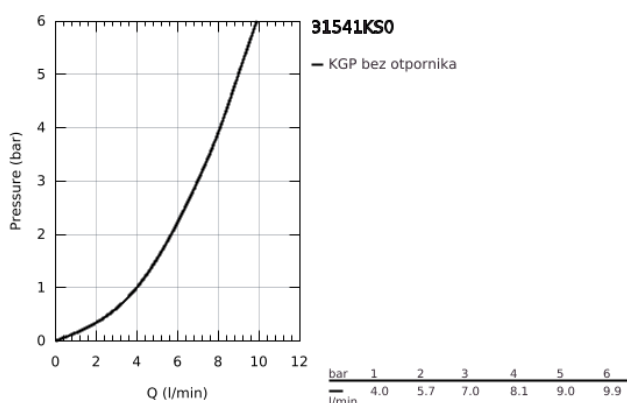

## 31 541 KS0 GROHE BLUE HOME C-SPOUT STARTER KIT WITH PULL-OUT MOUSSEUR