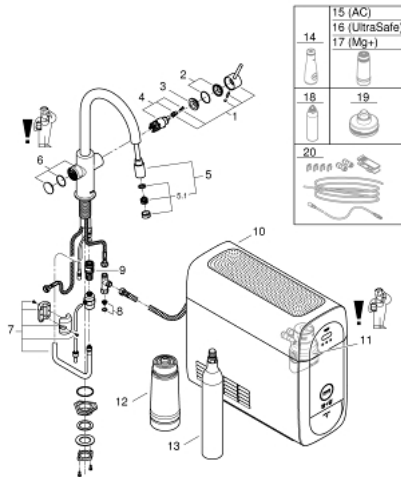

31 541 KS0 GROHE BLUE HOME C-SPOUT STARTER KIT WITH PULL-OUT MOUSSEUR

SPARE PARTS, јун 2020 – now

- 1: Ručica (Spare part-nr. 46957KS0)
- 2: Poklopac (Spare part-nr. 46581KS0)
- 3: Prsten armature (Spare part-nr. 07419000)
- 4: Mešač (Spare part-nr. 46580000)
- 5: Mlaznica na izvlačenje (Spare part-nr. 48427KS0)
  - 5.1: Perlator (Spare part-nr. 48379KS0)
- 6: Operating unit (Spare part-nr. 46958KS0)
- 7: Hose for pull-out shower (Spare part-nr. 48378000)
- 8: Filter za nečistoću (Spare part-nr. 47576000)
- 9: Cevna spojnica za brzo postavljanje spajanje (Spare part-nr. 46315000)
- 10: Cooler (Spare part-nr. 40711001)
- 11: Glava filtera (Spare part-nr. 48344000)
- 12: Filter S-Size (Spare part-nr. 40404001)
- 13: Starter kit 425 g CO₂ bottles (4 pieces) (Spare part-nr. 40422000)
- 14: Stakleni bokal (Spare part-nr. 40405000)*
- 15: Aktivni karbonski filter (Spare part-nr. 40547001)*
- 16: UltraSafe filter (Spare part-nr. 40575001)*
- 17: Magnesium+ filter (Spare part-nr. 40691001)*
- 18: Mešač za prečišćavanje (Spare part-nr. 40434001)*
- 19: Cleaning cartridge adapter (Spare part-nr. 40694000)*
- 20: Produžni set (Spare part-nr. 40843000)*

* Optional accessories