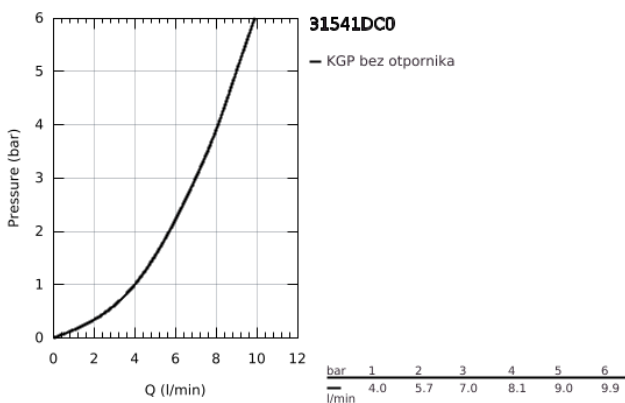

## 31 541 DC0 GROHE BLUE HOME C-SPOUT STARTER KIT WITH PULL-OUT MOUSSEUR