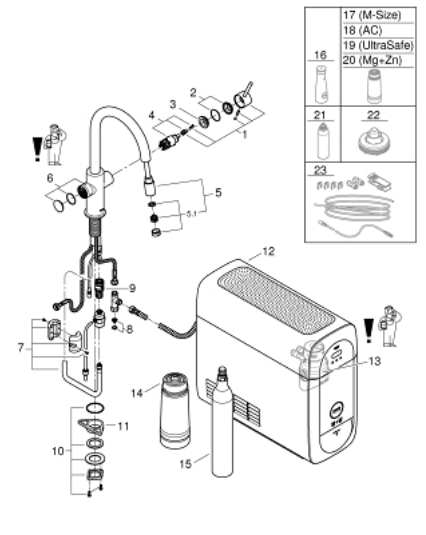

31 541 DC0 GROHE BLUE HOME C-SPOUT STARTER KIT WITH PULL-OUT MOUSSEUR

SPARE PARTS, септембар 2021 – now

- 1: Ručica (Spare part-nr. 46957DC0)
- 2: Poklopac (Spare part-nr. 46581DC0)
- 3: Prsten armature (Spare part-nr. 07419000)
- 4: Mešač (Spare part-nr. 46580000)
- 5: Mlaznica na izvlačenje (Spare part-nr. 48380DC0)
- 5.1: Perlator (Spare part-nr. 48379DC0)
- 6: Operating unit (Spare part-nr. 46958DC0)
- 7: Hose for pull-out shower (Spare part-nr. 48378000)
- 8: Filter za nečistoću (Spare part-nr. 47576000)
- 9: Cevna spojnica za brzo postavljanje spajanje (Spare part-nr. 46315000)
- 10: Sklop za učvršćivanje držača (Spare part-nr. 48384000)
- 11: Potporna ploča (Spare part-nr. 05334000)
- 12: Cooler (Spare part-nr. 40711001)
- 13: Glava filtera (Spare part-nr. 48344000)
- 14: Filter S-Size (Spare part-nr. 40404001)
- 15: Starter kit 425 g CO₂ bottles (4 pieces) (Spare part-nr. 40422000)
- 16: Glass carafe with lid set (Spare part-nr. 40405001)*
- 17: Filter M-Size (Spare part-nr. 40430001)*
- 18: Aktivni karbonski filter (Spare part-nr. 40547001)*
- 19: UltraSafe filter (Spare part-nr. 40575002)*
- 20: Magnesium + Zinc filter (Spare part-nr. 40691002)*
- 21: Mešač za prečišćavanje (Spare part-nr. 40434001)*
- 22: Cleaning cartridge adapter (Spare part-nr. 40694000)*
- 23: Produžni set (Spare part-nr. 40843000)*

* Optional accessories