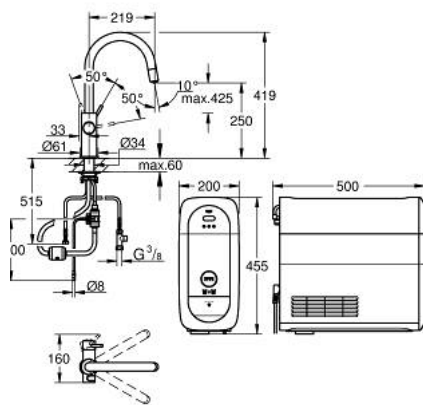

## 31 541 DC0 GROHE BLUE HOME C-SPOUT STARTER KIT WITH PULL-OUT MOUSSEUR