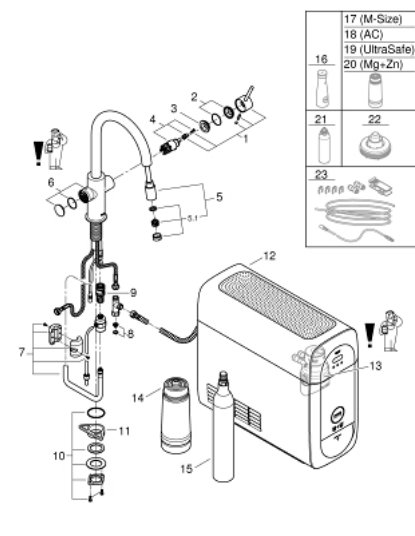

31 541 000 GROHE BLUE HOME C-SPOUT STARTER KIT WITH PULL-OUT MOUSSEUR

SPARE PARTS, септембар 2021 – now

- 1: Ručica (Spare part-nr. 46957000)
- 2: Poklopac (Spare part-nr. 46581000)
- 3: Prsten armature (Spare part-nr. 07419000)
- 4: Mešač (Spare part-nr. 46580000)
- 5: Mlaznica na izvlačenje (Spare part-nr. 48380000)
- 5.1: Perlator (Spare part-nr. 48379000)
- 6: Operating unit (Spare part-nr. 46958000)
- 7: Hose for pull-out shower (Spare part-nr. 48378000)
- 8: Filter za nečistoću (Spare part-nr. 47576000)
- 9: Cevna spojnica za brzo postavljanje spajanje (Spare part-nr. 46315000)
- 10: Sklop za učvršćivanje držača (Spare part-nr. 48384000)
- 11: Potporna ploča (Spare part-nr. 05334000)
- 12: Cooler (Spare part-nr. 40711001)
- 13: Glava filtera (Spare part-nr. 48344000)
- 14: Filter S-Size (Spare part-nr. 40404001)
- 15: Starter kit 425 g CO₂ bottles (4 pieces) (Spare part-nr. 40422000)
- 16: Glass carafe with lid set (Spare part-nr. 40405001)*
- 17: Filter M-Size (Spare part-nr. 40430001)*
- 18: Aktivni karbonski filter (Spare part-nr. 40547001)*
- 19: UltraSafe filter (Spare part-nr. 40575002)*
- 20: Magnesium + Zinc filter (Spare part-nr. 40691002)*
- 21: Mešač za prečišćavanje (Spare part-nr. 40434001)*
- 22: Cleaning cartridge adapter (Spare part-nr. 40694000)*
- 23: Produžni set (Spare part-nr. 40843000)*

* Optional accessories