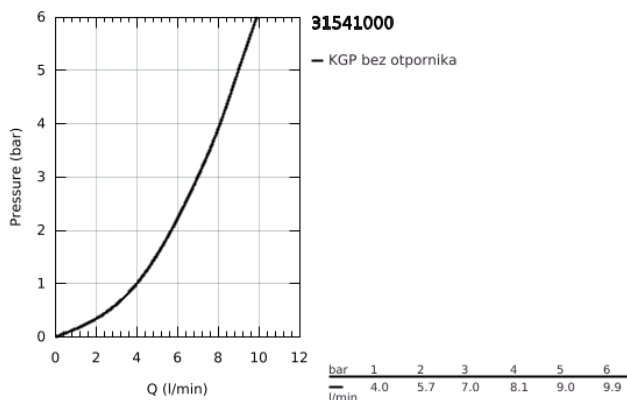

31 541 000 GROHE BLUE HOME C-SPOUT STARTER KIT WITH PULL-OUT MOUSSEUR

PRODUCT DESCRIPTION (1/2)

- Colour: chrome
- sastoji se od:
 - GROHE Blue Home single-lever sink mixer with filter function
 - instalacija na 1 otvor
 - Izliv u obliku slova C
 - push buttons for 3 types of filtered and chilled table water
 - negazirana, srednje gazirana, jako gazirana voda
 - GROHE LongLife premaz
 - GROHE SilkMove keramički mešač 28 mm
 - Pull-Out spout for greater flexibility
 - cevasta izlivna cev, područje rotacije 360°
 - odvojene unutrašnje cevi za filtriranu i vodovodnu vodu
 - fleksibilna spojna creva
 - GROHE Blue Home cooler
 - delivers 3 liters of chilled sparkling water per hour
 - jedinica za hlađenje 180 W, 230 V, 50 Hz
 - sound level in standby 44 dB(A)
 - tip zaštite IP 21
 - CE odobrenje
 - requires ventilation holes in the bottom of the kitchen cabinet
 - software set-up and monitoring of filter and CO₂ capacity possible via GROHE Watersystems app
 - push notifications at low filter resp. CO₂ capacity
 - with Bluetooth* and Wi-Fi interface for wireless data communication
 - for Apple** and Android devices
 - Bluetooth raspon (10 m) zavisi od materijala i debljini zidova između odašiljača i prijemnika
 - GROHE Blue filter S-Size and filter head with flexible water hardness adjustment for regions with water hardness of more than 9° dKH
 - for regions with water hardness below 9° dKH please order activated carbon filter 40 547 001