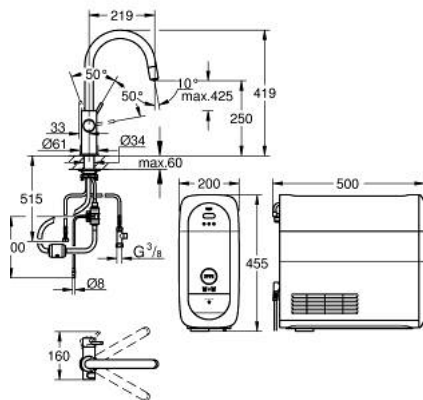

31 541 000 GROHE BLUE HOME C-SPOUT STARTER KIT WITH PULL-OUT MOUSSEUR

PRODUCT DESCRIPTION (1/2)

- Colour: chrome
- sastoji se od:
 - GROHE Blue Home single-lever sink mixer with filter function
 - instalacija na 1 otvor
 - Izliv u obliku slova C
 - push buttons for 3 types of filtered and chilled table water
 - negazirana, srednje gazirana, jako gazirana voda
 - GROHE LongLife premaz
 - GROHE SilkMove keramički mešač 28 mm
 - Pull-Out spout for greater flexibility
 - cevasta izlivna cev, područje rotacije 360°
 - odvojene unutrašnje cevi za filtriranu i vodovodnu vodu
 - fleksibilna spojna creva
 - GROHE Blue Home cooler
 - delivers 3 liters of chilled sparkling water per hour
 - jedinica za hlađenje 180 W, 230 V, 50 Hz
 - sound level in standby 44 dB(A)
 - tip zaštite IP 21
 - CE odobrenje
 - requires ventilation holes in the bottom of the kitchen cabinet
 - software set-up and monitoring of filter and CO₂ capacity possible via GROHE Watersystems app
 - push notifications at low filter resp. CO₂ capacity
 - with Bluetooth* and Wi-Fi interface for wireless data communication
 - for Apple** and Android devices
 - Bluetooth raspon (10 m) zavisi od materijala i debljini zidova između odašiljača i prijemnika
 - GROHE Blue filter S-Size and filter head with flexible water hardness adjustment for regions with water hardness of more than 9° dKH
 - for regions with water hardness below 9° dKH please order activated carbon filter 40 547 001