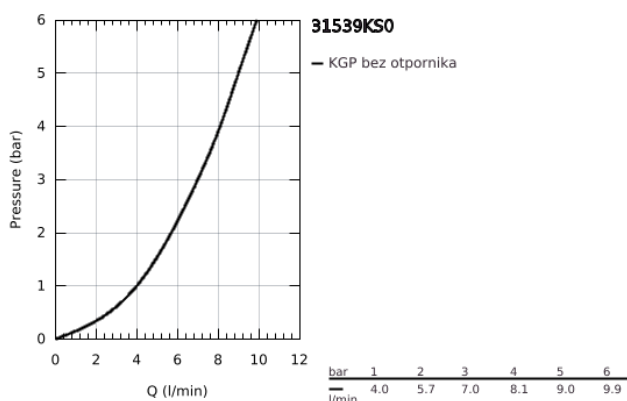

31 539 KS0 GROHE BLUE HOME L-SPOUT STARTER KIT WITH PULL-OUT MOUSSEUR

PRODUCT DESCRIPTION (1/2)

- Colour: velvet black
- sastoji se od:
 - GROHE Blue Home single-lever sink mixer with filter function
 - instalacija na 1 otvor
 - L-izlivna cev
 - push buttons for 3 types of filtered and chilled table water
 - negazirana, srednje gazirana, jako gazirana voda
 - GROHE LongLife premaz
 - GROHE SilkMove keramički mešač 28 mm
 - Pull-Out spout for greater flexibility
 - cevasta izlivna cev, područje rotacije 360°
 - odvojene unutrašnje cevi za filtriranu i vodovodnu vodu
 - fleksibilna spojna creva
 - GROHE Blue Home cooler
 - delivers 3 liters of chilled sparkling water per hour
 - jedinica za hlađenje 180 W, 230 V, 50 Hz
 - sound level in standby 44 dB(A)
 - tip zaštite IP 21
 - CE odobrenje
 - requires ventilation holes in the bottom of the kitchen cabinet
 - software set-up and monitoring of filter and CO₂ capacity possible via GROHE Watersystems app
 - push notifications at low filter resp. CO₂ capacity
 - with Bluetooth* and Wi-Fi interface for wireless data communication
 - for Apple** and Android devices
 - Bluetooth raspon (10 m) zavisi od materijala i debljini zidova između odašiljača i prijemnika
 - GROHE Blue filter S-Size and filter head with flexible water hardness adjustment for regions with water hardness of more than 9° dKH
 - for regions with water hardness below 9° dKH please order activated carbon filter 40 547 001