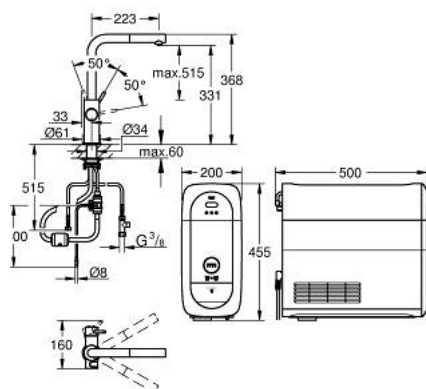

31 539 KS0 GROHE BLUE HOME L-SPOUT STARTER KIT WITH PULL-OUT MOUSSEUR

PRODUCT DESCRIPTION (1/2)

- Colour: velvet black
- sastoji se od:
 - GROHE Blue Home single-lever sink mixer with filter function
 - instalacija na 1 otvor
 - L-izlivna cev
 - push buttons for 3 types of filtered and chilled table water
 - negazirana, srednje gazirana, jako gazirana voda
 - GROHE LongLife premaz
 - GROHE SilkMove keramički mešač 28 mm
 - Pull-Out spout for greater flexibility
 - cevasta izlivna cev, područje rotacije 360°
 - odvojene unutrašnje cevi za filtriranu i vodovodnu vodu
 - fleksibilna spojna creva
 - GROHE Blue Home cooler
 - delivers 3 liters of chilled sparkling water per hour
 - jedinica za hlađenje 180 W, 230 V, 50 Hz
 - sound level in standby 44 dB(A)
 - tip zaštite IP 21
 - CE odobrenje
 - requires ventilation holes in the bottom of the kitchen cabinet
 - software set-up and monitoring of filter and CO₂ capacity possible via GROHE Watersystems app
 - push notifications at low filter resp. CO₂ capacity
 - with Bluetooth* and Wi-Fi interface for wireless data communication
 - for Apple** and Android devices
 - Bluetooth raspon (10 m) zavisi od materijala i debljini zidova između odašiljača i prijemnika
 - GROHE Blue filter S-Size and filter head with flexible water hardness adjustment for regions with water hardness of more than 9° dKH
 - for regions with water hardness below 9° dKH please order activated carbon filter 40 547 001