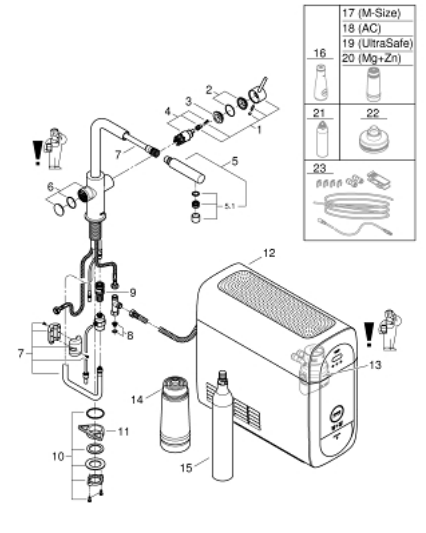

31 539 KS0 GROHE BLUE HOME L-SPOUT STARTER KIT WITH PULL-OUT MOUSSEUR

SPARE PARTS, септембар 2021 – now

- 1: Ručica (Spare part-nr. 46957KS0)
- 2: Poklopac (Spare part-nr. 46581KS0)
- 3: Prsten armature (Spare part-nr. 07419000)
- 4: Mešač (Spare part-nr. 46580000)
- 5: Mlaznica na izvlačenje (Spare part-nr. 46999KS0)
- 6: Operating unit (Spare part-nr. 46958KS0)
- 7: Hose for pull-out shower (Spare part-nr. 48378000)
- 8: Filter za nečistoću (Spare part-nr. 47576000)
- 9: Cevna spojnica za brzo postavljanje spajanje (Spare part-nr. 46315000)
- 10: Sklop za učvršćivanje držača (Spare part-nr. 48384000)
- 11: Potporna ploča (Spare part-nr. 05334000)
- 12: Cooler (Spare part-nr. 40711001)
- 13: Glava filtera (Spare part-nr. 48344000)
- 14: Filter S-Size (Spare part-nr. 40404001)
- 15: Starter kit 425 g CO₂ bottles (4 pieces) (Spare part-nr. 40422000)
- 16: Glass carafe with lid set (Spare part-nr. 40405001)*
- 17: Filter M-Size (Spare part-nr. 40430001)*
- 18: Aktivni karbonski filter (Spare part-nr. 40547001)*
- 19: UltraSafe filter (Spare part-nr. 40575002)*
- 20: Magnesium + Zinc filter (Spare part-nr. 40691002)*
- 21: Mešač za prečišćavanje (Spare part-nr. 40434001)*
- 22: Cleaning cartridge adapter (Spare part-nr. 40694000)*
- 23: Produžni set (Spare part-nr. 40843000)*

* Optional accessories