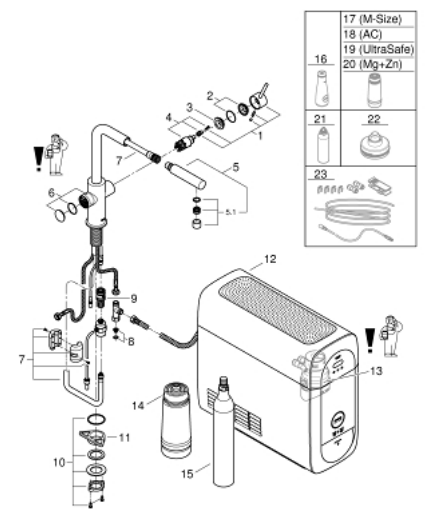

31 539 DC0 GROHE BLUE HOME L-SPOUT STARTER KIT WITH PULL-OUT MOUSSEUR

SPARE PARTS, септембар 2021 – now

1. 1: Ručica (Spare part-nr. 46957DC0)
   - 2: Poklopac (Spare part-nr. 46581DC0)
   - 3: Prsten armature (Spare part-nr. 07419000)
   - 4: Mešač (Spare part-nr. 46580000)
   - 5: Mlaznica na izvlačenje (Spare part-nr. 46999DC0)
   - 5.1: Mousseur GROHE Blue L spout (Spare part-nr. 48194DC0)
   - 6: Operating unit (Spare part-nr. 46958DC0)
   - 7: Hose for pull-out shower (Spare part-nr. 48378000)
   - 8: Filter za nečistoću (Spare part-nr. 47576000)
   - 9: Cevna spojnica za brzo postavljanje spajanje (Spare part-nr. 46315000)
   - 10: Sklop za učvršćivanje držača (Spare part-nr. 48384000)
   - 11: Potporna ploča (Spare part-nr. 05334000)
   - 12: Cooler (Spare part-nr. 40711001)
   - 13: Glava filtera (Spare part-nr. 48344000)
   - 14: Filter S-Size (Spare part-nr. 40404001)
   - 15: Starter kit 425 g CO₂ bottles (4 pieces) (Spare part-nr. 40422000)
   - 16: Glass carafe with lid set (Spare part-nr. 40405001)*
   - 17: Filter M-Size (Spare part-nr. 40430001)*
   - 18: Aktivni karbonski filter (Spare part-nr. 40547001)*
   - 19: UltraSafe filter (Spare part-nr. 40575002)*
   - 20: Magnesium + Zinc filter (Spare part-nr. 40691002)*
   - 21: Mešač za prečišćavanje (Spare part-nr. 40434001)*
   - 22: Cleaning cartridge adapter (Spare part-nr. 40694000)*
   - 23: Produžni set (Spare part-nr. 40843000)*
2. Optional accessories