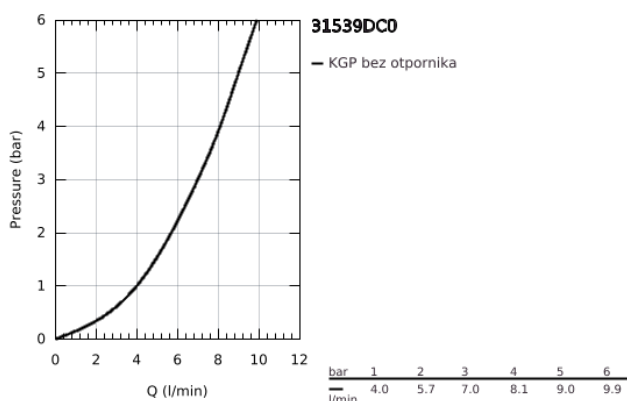

31 539 DC0 GROHE BLUE HOME L-SPOUT STARTER KIT WITH PULL-OUT MOUSSEUR

PRODUCT DESCRIPTION (1/2)

- Colour: supersteel
- sastoji se od:
 - GROHE Blue Home single-lever sink mixer with filter function
 - instalacija na 1 otvor
 - L-izlivna cev
 - push buttons for 3 types of filtered and chilled table water
 - negazirana, srednje gazirana, jako gazirana voda
 - GROHE LongLife premaz
 - GROHE SilkMove keramički mešač 28 mm
 - Pull-Out spout for greater flexibility
 - cevasta izlivna cev, područje rotacije 360°
 - odvojene unutrašnje cevi za filtriranu i vodovodnu vodu
 - fleksibilna spojna creva
 - GROHE Blue Home cooler
 - delivers 3 liters of chilled sparkling water per hour
 - jedinica za hlađenje 180 W, 230 V, 50 Hz
 - sound level in standby 44 dB(A)
 - tip zaštite IP 21
 - CE odobrenje
 - requires ventilation holes in the bottom of the kitchen cabinet
 - software set-up and monitoring of filter and CO₂ capacity possible via GROHE Watersystems app
 - push notifications at low filter resp. CO₂ capacity
 - with Bluetooth* and Wi-Fi interface for wireless data communication
 - for Apple** and Android devices
 - Bluetooth raspon (10 m) zavisi od materijala i debljini zidova između odašiljača i prijemnika
 - GROHE Blue filter S-Size and filter head with flexible water hardness adjustment for regions with water hardness of more than 9° dKH
 - for regions with water hardness below 9° dKH please order activated carbon filter 40 547 001