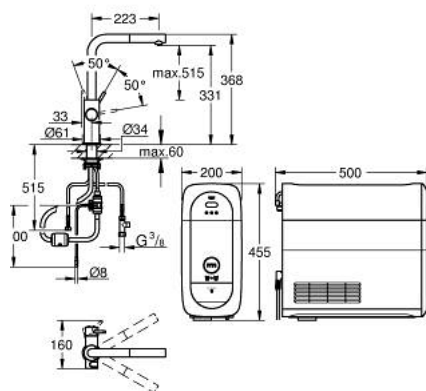

31 539 DC0 GROHE BLUE HOME L-SPOUT STARTER KIT WITH PULL-OUT MOUSSEUR

PRODUCT DESCRIPTION (1/2)

- Colour: supersteel
- sastoji se od:
 - GROHE Blue Home single-lever sink mixer with filter function
 - instalacija na 1 otvor
 - L-izlivna cev
 - push buttons for 3 types of filtered and chilled table water
 - negazirana, srednje gazirana, jako gazirana voda
 - GROHE LongLife premaz
 - GROHE SilkMove keramički mešač 28 mm
 - Pull-Out spout for greater flexibility
 - cevasta izlivna cev, područje rotacije 360°
 - odvojene unutrašnje cevi za filtriranu i vodovodnu vodu
 - fleksibilna spojna creva
 - GROHE Blue Home cooler
 - delivers 3 liters of chilled sparkling water per hour
 - jedinica za hlađenje 180 W, 230 V, 50 Hz
 - sound level in standby 44 dB(A)
 - tip zaštite IP 21
 - CE odobrenje
 - requires ventilation holes in the bottom of the kitchen cabinet
 - software set-up and monitoring of filter and CO₂ capacity possible via GROHE Watersystems app
 - push notifications at low filter resp. CO₂ capacity
 - with Bluetooth* and Wi-Fi interface for wireless data communication
 - for Apple** and Android devices
 - Bluetooth raspon (10 m) zavisi od materijala i debljini zidova između odašiljača i prijemnika
 - GROHE Blue filter S-Size and filter head with flexible water hardness adjustment for regions with water hardness of more than 9° dKH
 - for regions with water hardness below 9° dKH please order activated carbon filter 40 547 001