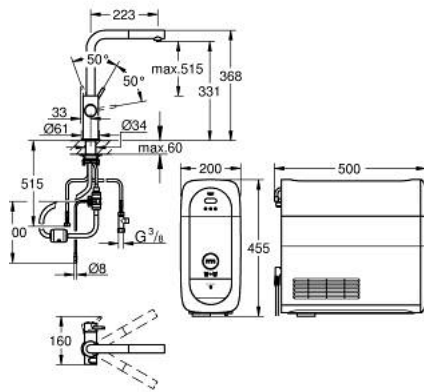

31 539 000 GROHE BLUE HOME L-SPOUT STARTER KIT WITH PULL-OUT MOUSSEUR

PRODUCT DESCRIPTION (1/2)

- Colour: chrome
- sastoji se od:
 - GROHE Blue Home single-lever sink mixer with filter function
 - instalacija na 1 otvor
 - L-izlivna cev
 - push buttons for 3 types of filtered and chilled table water
 - negazirana, srednje gazirana, jako gazirana voda
 - GROHE LongLife premaz
 - GROHE SilkMove keramički mešač 28 mm
- Pull-Out spout for greater flexibility
- cevasta izlivna cev, područje rotacije 360°
- odvojene unutrašnje cevi za filtriranu i vodovodnu vodu
- fleksibilna spojna creva
- GROHE Blue Home cooler
- delivers 3 liters of chilled sparkling water per hour
- jedinica za hlađenje 180 W, 230 V, 50 Hz
- sound level in standby 44 dB(A)
- tip zaštite IP 21
- CE odobrenje
- requires ventilation holes in the bottom of the kitchen cabinet
- software set-up and monitoring of filter and CO₂ capacity possible via GROHE Watersystems app
- push notifications at low filter resp. CO₂ capacity
- with Bluetooth* and Wi-Fi interface for wireless data communication
- for Apple** and Android devices
- Bluetooth raspon (10 m) zavisi od materijala i debljini zidova između odašiljača i prijemnika
- GROHE Blue filter S-Size and filter head with flexible water hardness adjustment for regions with water hardness of more than 9° dKH
- for regions with water hardness below 9° dKH please order activated carbon filter 40 547 001