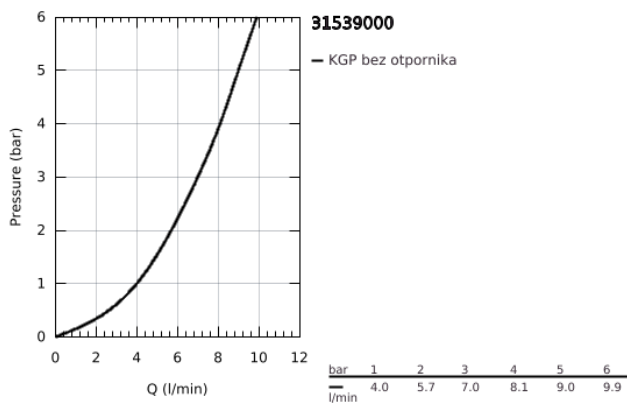

31 539 000 GROHE BLUE HOME L-SPOUT STARTER KIT WITH PULL-OUT MOUSSEUR

PRODUCT DESCRIPTION (1/2)

- Colour: chrome
- sastoji se od:
 - GROHE Blue Home single-lever sink mixer with filter function
 - instalacija na 1 otvor
 - L-izlivna cev
 - push buttons for 3 types of filtered and chilled table water
 - negazirana, srednje gazirana, jako gazirana voda
 - GROHE LongLife premaz
 - GROHE SilkMove keramički mešač 28 mm
- Pull-Out spout for greater flexibility
- cevasta izlivna cev, područje rotacije 360°
- odvojene unutrašnje cevi za filtriranu i vodovodnu vodu
- fleksibilna spojna creva
- GROHE Blue Home cooler
- delivers 3 liters of chilled sparkling water per hour
- jedinica za hlađenje 180 W, 230 V, 50 Hz
- sound level in standby 44 dB(A)
- tip zaštite IP 21
- CE odobrenje
- requires ventilation holes in the bottom of the kitchen cabinet
- software set-up and monitoring of filter and CO₂ capacity possible via GROHE Watersystems app
- push notifications at low filter resp. CO₂ capacity
- with Bluetooth* and Wi-Fi interface for wireless data communication
- for Apple** and Android devices
- Bluetooth raspon (10 m) zavisi od materijala i debljini zidova između odašiljača i prijemnika
- GROHE Blue filter S-Size and filter head with flexible water hardness adjustment for regions with water hardness of more than 9° dKH
- for regions with water hardness below 9° dKH please order activated carbon filter 40 547 001