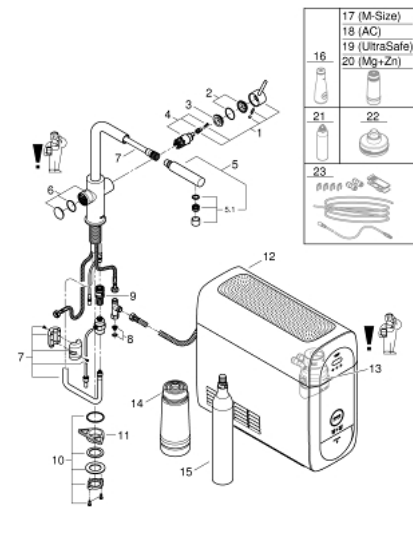

31 539 000 GROHE BLUE HOME L-SPOUT STARTER KIT WITH PULL-OUT MOUSSEUR

SPARE PARTS, септембар 2021 – now

- 1: Ručica (Spare part-nr. 46957000)
- 2: Poklopac (Spare part-nr. 46581000)
- 3: Prsten armature (Spare part-nr. 07419000)
- 4: Mešač (Spare part-nr. 46580000)
- 5: Mlaznica na izvlačenje (Spare part-nr. 46999000)
- 5.1: Mousseur GROHE Blue L spout (Spare part-nr. 48194000)
- 6: Operating unit (Spare part-nr. 46958000)
- 7: Hose for pull-out shower (Spare part-nr. 48378000)
- 8: Filter za nečistoću (Spare part-nr. 47576000)
- 9: Cevna spojnica za brzo postavljanje spajanje (Spare part-nr. 46315000)
- 10: Sklop za učvršćivanje držača (Spare part-nr. 48384000)
- 11: Potporna ploča (Spare part-nr. 05334000)
- 12: Cooler (Spare part-nr. 40711001)
- 13: Glava filtera (Spare part-nr. 48344000)
- 14: Filter S-Size (Spare part-nr. 40404001)
- 15: Starter kit 425 g CO₂ bottles (4 pieces) (Spare part-nr. 40422000)
- 16: Glass carafe with lid set (Spare part-nr. 40405001)*
- 17: Filter M-Size (Spare part-nr. 40430001)*
- 18: Aktivni karbonski filter (Spare part-nr. 40547001)*
- 19: UltraSafe filter (Spare part-nr. 40575002)*
- 20: Magnesium + Zinc filter (Spare part-nr. 40691002)*
- 21: Mešač za prečišćavanje (Spare part-nr. 40434001)*
- 22: Cleaning cartridge adapter (Spare part-nr. 40694000)*
- 23: Produžni set (Spare part-nr. 40843000)*

* Optional accessories