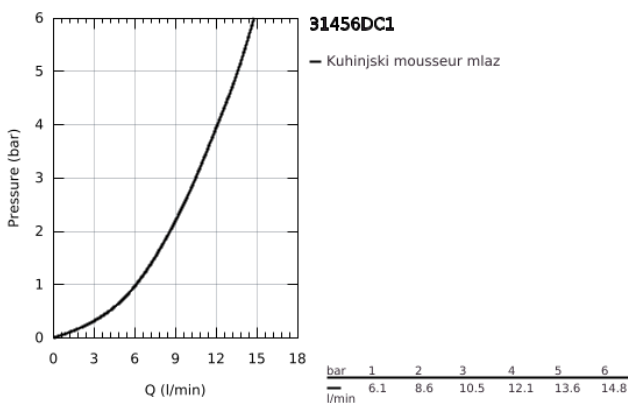

31 456 DC1 GROHE BLUE HOME U-SPOUT STARTER KIT

PRODUCT DESCRIPTION (1/2)

- Colour: supersteel
- sastoji se od:
 - GROHE Blue Home single-lever sink mixer with filter function
 - instalacija na 1 otvor
 - U-izlivna cev
 - push buttons for 3 types of filtered and chilled table water
 - negazirana, srednje gazirana, jako gazirana voda
 - GROHE LongLife premaz
 - GROHE SilkMove keramički mešač 28 mm
 - cevasta izlivna cev, područje rotacije 150°
 - odvojene unutrašnje cevi za filtriranu i vodovodnu vodu
 - fleksibilna spojna creva
 - GROHE Blue Home cooler
 - delivers 3 liters of chilled sparkling water per hour
 - jedinica za hlađenje 180 W, 230 V, 50 Hz
 - sound level in standby 44 dB(A)
 - tip zaštite IP 21
 - CE odobrenje
 - requires ventilation holes in the bottom of the kitchen cabinet
 - software set-up and monitoring of filter and CO₂ capacity possible via GROHE Watersystems app
 - push notifications at low filter resp. CO₂ capacity
 - with Bluetooth* and Wi-Fi interface for wireless data communication
 - for Apple** and Android devices
 - Bluetooth raspon (10 m) zavisi od materijala i debljini zidova između odašiljača i prijemnika
 - GROHE Blue filter S-Size and filter head with flexible water hardness adjustment for regions with water hardness of more than 9° dKH
 - for regions with water hardness below 9° dKH please order activated carbon filter 40 547 001
 - compatible with GROHE Blue filter S-Size, M-Size, GROHE Blue activated carbon filter, GROHE Blue Ultrasafe filter and GROHE Blue Magnesium + Zinc filter