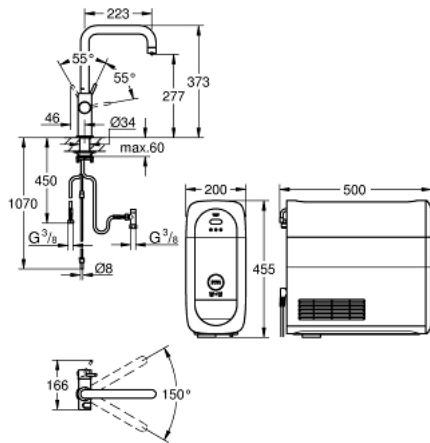

31 456 DC1 GROHE BLUE HOME U-SPOUT STARTER KIT

PRODUCT DESCRIPTION (1/2)

- Colour: supersteel
- sastoji se od:
 - GROHE Blue Home single-lever sink mixer with filter function
 - instalacija na 1 otvor
 - U-izlivna cev
 - push buttons for 3 types of filtered and chilled table water
 - negazirana, srednje gazirana, jako gazirana voda
 - GROHE LongLife premaz
 - GROHE SilkMove keramički mešač 28 mm
 - cevasta izlivna cev, područje rotacije 150°
 - odvojene unutrašnje cevi za filtriranu i vodovodnu vodu
 - fleksibilna spojna creva
 - GROHE Blue Home cooler
 - delivers 3 liters of chilled sparkling water per hour
 - jedinica za hlađenje 180 W, 230 V, 50 Hz
 - sound level in standby 44 dB(A)
 - tip zaštite IP 21
 - CE odobrenje
 - requires ventilation holes in the bottom of the kitchen cabinet
 - software set-up and monitoring of filter and CO₂ capacity possible via GROHE Watersystems app
 - push notifications at low filter resp. CO₂ capacity
 - with Bluetooth* and Wi-Fi interface for wireless data communication
 - for Apple** and Android devices
 - Bluetooth raspon (10 m) zavisi od materijala i debljini zidova između odašiljača i prijemnika
 - GROHE Blue filter S-Size and filter head with flexible water hardness adjustment for regions with water hardness of more than 9° dKH
 - for regions with water hardness below 9° dKH please order activated carbon filter 40 547 001
 - compatible with GROHE Blue filter S-Size, M-Size, GROHE Blue activated carbon filter, GROHE Blue Ultrasafe filter and GROHE Blue Magnesium + Zinc filter