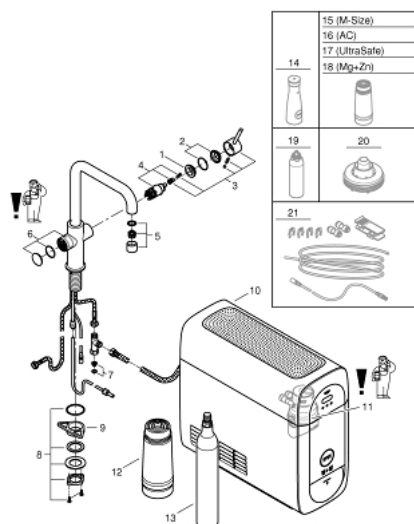

31 456 DC1 GROHE BLUE HOME U-SPOUT STARTER KIT

SPARE PARTS, септембар 2021 – now

1. 1: Prsten armature (Spare part-nr. 07419000)
2. 2: Poklopac (Spare part-nr. 46581DC0)
3. 3: Ručica (Spare part-nr. 46957DC0)
4. 4: Mešač (Spare part-nr. 46580000)
5. 5: Flow control (Spare part-nr. 48343DC0)
6. 6: Operating unit (Spare part-nr. 46958DC0)
7. 7: Filter za nečistoću (Spare part-nr. 47576000)
8. 8: Sklop za učvršćivanje držača (Spare part-nr. 48384000)
9. 9: Potporna ploča (Spare part-nr. 05334000)
10. 10: Cooler (Spare part-nr. 40711001)
11. 11: Glava filtera (Spare part-nr. 48344000)
12. 12: Filter S-Size (Spare part-nr. 40404001)
13. 13: Starter kit 425 g CO₂ bottles (4 pieces) (Spare part-nr. 40422000)
14. 14: Glass carafe with lid set (Spare part-nr. 40405001)*
15. 15: Filter M-Size (Spare part-nr. 40430001)*
16. 16: Aktivni karbonski filter (Spare part-nr. 40547001)*
17. 17: UltraSafe filter (Spare part-nr. 40575002)*
18. 18: Magnesium + Zinc filter (Spare part-nr. 40691002)*
19. 19: Mešač za prečišćavanje (Spare part-nr. 40434001)*
20. 20: Cleaning cartridge adapter (Spare part-nr. 40694000)*
21. 21: Produžni set (Spare part-nr. 40843000)*

* Optional accessories