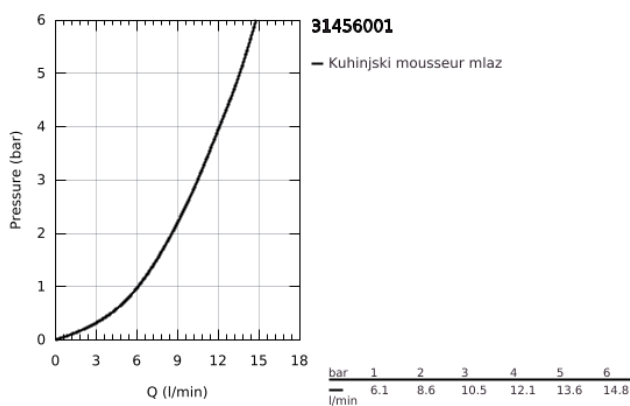

31 456 001 GROHE BLUE HOME U-SPOUT STARTER KIT

PRODUCT DESCRIPTION (1/2)

- Colour: chrome
- sastoji se od:
 - GROHE Blue Home single-lever sink mixer with filter function
 - instalacija na 1 otvor
 - U-izlivna cev
 - push buttons for 3 types of filtered and chilled table water
 - negazirana, srednje gazirana, jako gazirana voda
 - GROHE LongLife premaz
 - GROHE SilkMove keramički mešač 28 mm
 - cevasta izlivna cev, područje rotacije 150°
 - odvojene unutrašnje cevi za filtriranu i vodovodnu vodu
 - fleksibilna spojna creva
 - GROHE Blue Home cooler
 - delivers 3 liters of chilled sparkling water per hour
 - jedinica za hlađenje 180 W, 230 V, 50 Hz
 - sound level in standby 44 dB(A)
 - tip zaštite IP 21
 - CE odobrenje
 - requires ventilation holes in the bottom of the kitchen cabinet
 - software set-up and monitoring of filter and CO₂ capacity possible via GROHE Watersystems app
 - push notifications at low filter resp. CO₂ capacity
 - with Bluetooth* and Wi-Fi interface for wireless data communication
 - for Apple** and Android devices
 - Bluetooth raspon (10 m) zavisi od materijala i debljini zidova između odašiljača i prijemnika
 - GROHE Blue filter S-Size and filter head with flexible water hardness adjustment for regions with water hardness of more than 9° dKH
 - for regions with water hardness below 9° dKH please order activated carbon filter 40 547 001
 - compatible with GROHE Blue filter S-Size, M-Size, GROHE Blue activated carbon filter, GROHE Blue Ultrasafe filter and GROHE Blue Magnesium + Zinc filter