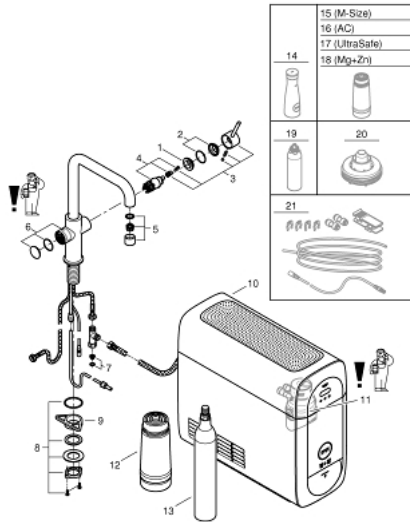

31 456 001 GROHE BLUE HOME U-SPOUT STARTER KIT

SPARE PARTS, септембар 2021 – now

1. 1: Prsten armature (Spare part-nr. 07419000)
2. 2: Poklopac (Spare part-nr. 46581000)
3. 3: Ručica (Spare part-nr. 46957000)
4. 4: Mešač (Spare part-nr. 46580000)
5. 5: Mousseur GROHE Blue U and C spout (Spare part-nr. 48343000)
6. 6: Operating unit (Spare part-nr. 46958000)
7. 7: Filter za nečistoću (Spare part-nr. 47576000)
8. 8: Sklop za učvršćivanje držača (Spare part-nr. 48384000)
9. 9: Potporna ploča (Spare part-nr. 05334000)
10. 10: Cooler (Spare part-nr. 40711001)
11. 11: Glava filtera (Spare part-nr. 48344000)
12. 12: Filter S-Size (Spare part-nr. 40404001)
13. 13: Starter kit 425 g CO₂ bottles (4 pieces) (Spare part-nr. 40422000)
14. 14: Glass carafe with lid set (Spare part-nr. 40405001)*
15. 15: Filter M-Size (Spare part-nr. 40430001)*
16. 16: Aktivni karbonski filter (Spare part-nr. 40547001)*
17. 17: UltraSafe filter (Spare part-nr. 40575002)*
18. 18: Magnesium + Zinc filter (Spare part-nr. 40691002)*
19. 19: Mešač za prečišćavanje (Spare part-nr. 40434001)*
20. 20: Cleaning cartridge adapter (Spare part-nr. 40694000)*
21. 21: Produžni set (Spare part-nr. 40843000)*

* Optional accessories