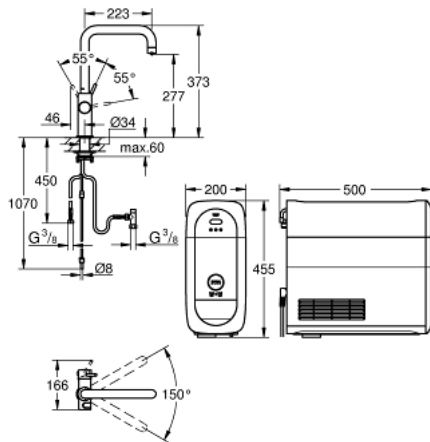

31 456 001 GROHE BLUE HOME U-SPOUT STARTER KIT

PRODUCT DESCRIPTION (1/2)

- Colour: chrome
- sastoji se od:
 - GROHE Blue Home single-lever sink mixer with filter function
 - instalacija na 1 otvor
 - U-izlivna cev
 - push buttons for 3 types of filtered and chilled table water
 - negazirana, srednje gazirana, jako gazirana voda
 - GROHE LongLife premaz
 - GROHE SilkMove keramički mešač 28 mm
 - cevasta izlivna cev, područje rotacije 150°
 - odvojene unutrašnje cevi za filtriranu i vodovodnu vodu
 - fleksibilna spojna creva
 - GROHE Blue Home cooler
 - delivers 3 liters of chilled sparkling water per hour
 - jedinica za hlađenje 180 W, 230 V, 50 Hz
 - sound level in standby 44 dB(A)
 - tip zaštite IP 21
 - CE odobrenje
 - requires ventilation holes in the bottom of the kitchen cabinet
 - software set-up and monitoring of filter and CO₂ capacity possible via GROHE Watersystems app
 - push notifications at low filter resp. CO₂ capacity
 - with Bluetooth* and Wi-Fi interface for wireless data communication
 - for Apple** and Android devices
 - Bluetooth raspon (10 m) zavisi od materijala i debljini zidova između odašiljača i prijemnika
 - GROHE Blue filter S-Size and filter head with flexible water hardness adjustment for regions with water hardness of more than 9° dKH
 - for regions with water hardness below 9° dKH please order activated carbon filter 40 547 001
 - compatible with GROHE Blue filter S-Size, M-Size, GROHE Blue activated carbon filter, GROHE Blue Ultrasafe filter and GROHE Blue Magnesium + Zinc filter