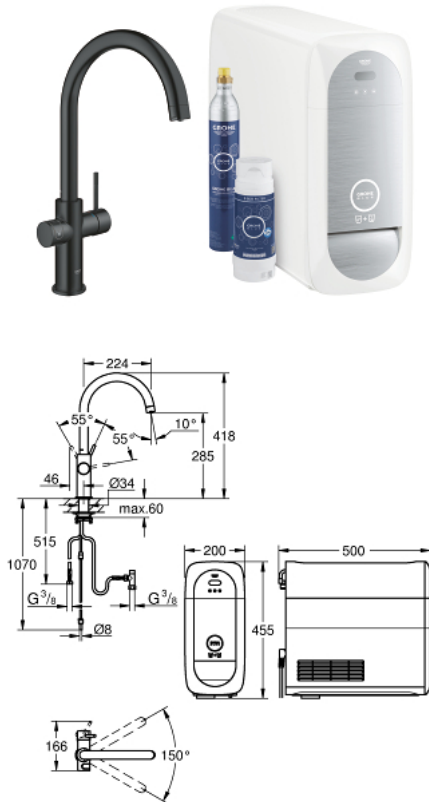

## 31 455 KS1 GROHE BLUE HOME C-SPOUT STARTER KIT

### PRODUCT DESCRIPTION (1/2)

- Colour: velvet black
- sastoji se od:
  - GROHE Blue Home single-lever sink mixer with filter function
  - instalacija na 1 otvor
  - Izliv u obliku slova C
  - push buttons for 3 types of filtered and chilled table water
  - negazirana, srednje gazirana, jako gazirana voda
  - GROHE LongLife premaz
  - GROHE SilkMove keramički mešač 28 mm
  - cevasta izlivna cev, područje rotacije 150°
  - odvojene unutrašnje cevi za filtriranu i vodovodnu vodu
  - fleksibilna spojna creva
  - GROHE Blue Home cooler
  - delivers 3 liters of chilled sparkling water per hour
  - jedinica za hlađenje 180 W, 230 V, 50 Hz
  - sound level in standby 44 dB(A)
  - tip zaštite IP 21
  - CE odobrenje
  - requires ventilation holes in the bottom of the kitchen cabinet
  - software set-up and monitoring of filter and CO<sub>2</sub> capacity possible via GROHE Watersystems app
  - push notifications at low filter resp. CO<sub>2</sub> capacity
  - with Bluetooth\* and Wi-Fi interface for wireless data communication
  - for Apple\*\* and Android devices
  - Bluetooth raspon (10 m) zavisi od materijala i debljini zidova između odašiljača i prijemnika
  - GROHE Blue filter S-Size and filter head with flexible water hardness adjustment for regions with water hardness of more than 9° dKH
  - for regions with water hardness below 9° dKH please order activated carbon filter 40 547 001
  - compatible with GROHE Blue filter S-Size, M-Size, GROHE Blue activated carbon filter, GROHE Blue Ultrasafe filter and GROHE Blue Magnesium + Zinc filter