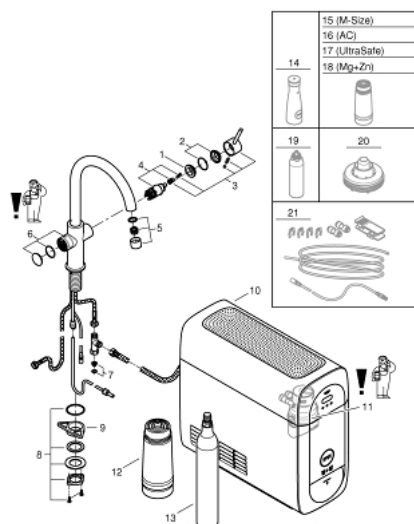

31 455 KS1 GROHE BLUE HOME C-SPOUT STARTER KIT

SPARE PARTS, јун 2020 – now

1. 1: Prsten armature (Spare part-nr. 07419000)
2. 2: Poklopac (Spare part-nr. 46581KS0)
3. 3: Ručica (Spare part-nr. 46957KS0)
4. 4: Mešač (Spare part-nr. 46580000)
5. 5: Flow control (Spare part-nr. 48343KS0)
6. 6: Operating unit (Spare part-nr. 46958KS0)
7. 7: Filter za nečistoću (Spare part-nr. 47576000)
8. 8: Sklop za učvršćivanje držača (Spare part-nr. 48384000)
9. 9: Potporna ploča (Spare part-nr. 05334000)
10. 10: Cooler (Spare part-nr. 40711001)
11. 11: Glava filtera (Spare part-nr. 48344000)
12. 12: Filter S-Size (Spare part-nr. 40404001)
13. 13: Starter kit 425 g CO₂ bottles (4 pieces) (Spare part-nr. 40422000)
14. 14: Stakleni bokal (Spare part-nr. 40405000)*
15. 15: Filter M-Size (Spare part-nr. 40430001)*
16. 16: Aktivni karbonski filter (Spare part-nr. 40547001)*
17. 17: UltraSafe filter (Spare part-nr. 40575001)*
18. 18: Magnesium+ filter (Spare part-nr. 40691001)*
19. 19: Mešač za prečišćavanje (Spare part-nr. 40434001)*
20. 20: Cleaning cartridge adapter (Spare part-nr. 40694000)*
21. 21: Produžni set (Spare part-nr. 40843000)*

* Optional accessories