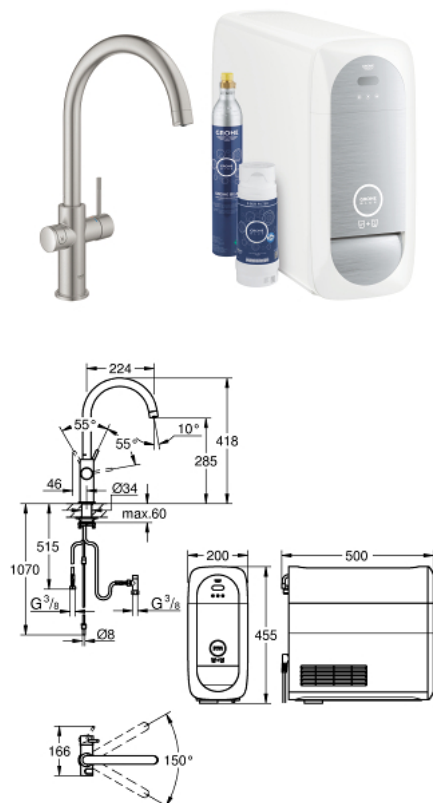

## 31 455 DC1 GROHE BLUE HOME C-SPOUT STARTER KIT

### PRODUCT DESCRIPTION (1/2)

- Colour: supersteel
- sastoji se od:
  - GROHE Blue Home single-lever sink mixer with filter function
  - instalacija na 1 otvor
  - Izliv u obliku slova C
  - push buttons for 3 types of filtered and chilled table water
  - negazirana, srednje gazirana, jako gazirana voda
  - GROHE LongLife premaz
  - GROHE SilkMove keramički mešač 28 mm
  - cevasta izlivna cev, područje rotacije 150°
  - odvojene unutrašnje cevi za filtriranu i vodovodnu vodu
  - fleksibilna spojna creva
  - GROHE Blue Home cooler
  - delivers 3 liters of chilled sparkling water per hour
  - jedinica za hlađenje 180 W, 230 V, 50 Hz
  - sound level in standby 44 dB(A)
  - tip zaštite IP 21
  - CE odobrenje
  - requires ventilation holes in the bottom of the kitchen cabinet
  - software set-up and monitoring of filter and CO<sub>2</sub> capacity possible via GROHE Watersystems app
  - push notifications at low filter resp. CO<sub>2</sub> capacity
  - with Bluetooth\* and Wi-Fi interface for wireless data communication
  - for Apple\*\* and Android devices
  - Bluetooth raspon (10 m) zavisi od materijala i debljini zidova između odašiljača i prijemnika
  - GROHE Blue filter S-Size and filter head with flexible water hardness adjustment for regions with water hardness of more than 9° dKH
  - for regions with water hardness below 9° dKH please order activated carbon filter 40 547 001
  - compatible with GROHE Blue filter S-Size, M-Size, GROHE Blue activated carbon filter, GROHE Blue Ultrasafe filter and GROHE Blue Magnesium + Zinc filter