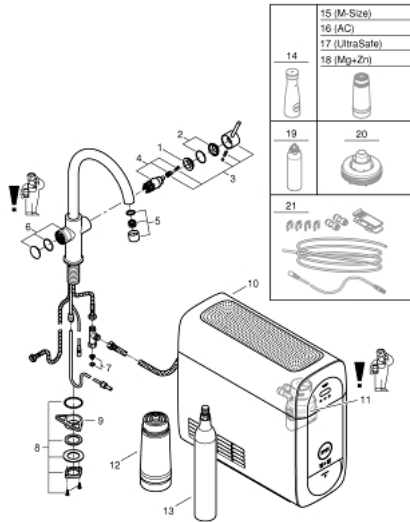

31 455 DC1 GROHE BLUE HOME C-SPOUT STARTER KIT

SPARE PARTS, септембар 2021 – now

1. 1: Prsten armature (Spare part-nr. 07419000)
2. 2: Poklopac (Spare part-nr. 46581DC0)
3. 3: Ručica (Spare part-nr. 46957DC0)
4. 4: Mešač (Spare part-nr. 46580000)
5. 5: Flow control (Spare part-nr. 48343DC0)
6. 6: Operating unit (Spare part-nr. 46958DC0)
7. 7: Filter za nečistoću (Spare part-nr. 47576000)
8. 8: Sklop za učvršćivanje držača (Spare part-nr. 48384000)
9. 9: Potporna ploča (Spare part-nr. 05334000)
10. 10: Cooler (Spare part-nr. 40711001)
11. 11: Glava filtera (Spare part-nr. 48344000)
12. 12: Filter S-Size (Spare part-nr. 40404001)
13. 13: Starter kit 425 g CO₂ bottles (4 pieces) (Spare part-nr. 40422000)
14. 14: Stakleni bokal (Spare part-nr. 40405000)*
15. 15: Filter M-Size (Spare part-nr. 40430001)*
16. 16: Aktivni karbonski filter (Spare part-nr. 40547001)*
17. 17: UltraSafe filter (Spare part-nr. 40575001)*
18. 18: Magnesium+ filter (Spare part-nr. 40691001)*
19. 19: Mešač za prečišćavanje (Spare part-nr. 40434001)*
20. 20: Cleaning cartridge adapter (Spare part-nr. 40694000)*
21. 21: Produžni set (Spare part-nr. 40843000)*

* Optional accessories