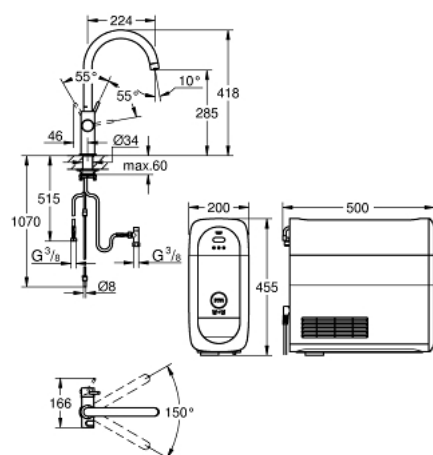

31 455 DC0 GROHE BLUE HOME C-SPOUT STARTER KIT

PRODUCT DESCRIPTION

- Colour: supersteel
- sastoji se od:
  - GROHE Blue Home single-lever sink mixer with filter function
  - instalacija na 1 otvor
  - Izliv u obliku slova C
  - push buttons for 3 types of filtered and chilled table water
  - negazirana, srednje gazirana, jako gazirana voda
  - GROHE LongLife premaz
  - GROHE SilkMove keramički mešač 28 mm
  - cevasta izlivna cev, područje rotacije 150°
  - odvojene unutrašnje cevi za filtriranu i vodovodnu vodu
  - fleksibilna spojna creva
  - GROHE Blue Home cooler
  - delivers 3 liters of chilled water per hour
  - jedinica za hlađenje 180 W, 230 V, 50 Hz
  - tip zaštite IP 21
  - CE odobrenje
  - requires ventilation holes in the bottom of the kitchen cabinet
  - compatible with GROHE Blue filter S-Size, M-Size, GROHE Blue activated carbon filter, GROHE Blue Ultrasafe filter and GROHE Blue Magnesium + Zinc filter
  - GROHE Blue filter S-Size and filter head with flexible water hardness adjustment for regions with water hardness of more than 9° dKH
  - for regions with water hardness below 9° dKH please order activated carbon filter 40 547 001
  - GROHE Blue 425 g CO₂ bottle