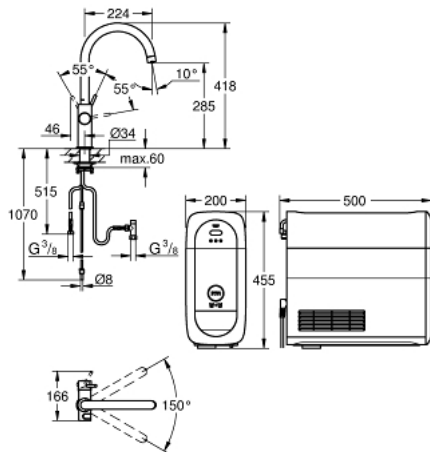

31 455 001 GROHE BLUE HOME C-SPOUT STARTER KIT

PRODUCT DESCRIPTION (1/2)

- Colour: chrome
- sastoji se od:
 - GROHE Blue Home single-lever sink mixer with filter function
 - instalacija na 1 otvor
 - Izliv u obliku slova C
 - push buttons for 3 types of filtered and chilled table water
 - negazirana, srednje gazirana, jako gazirana voda
 - GROHE LongLife premaz
 - GROHE SilkMove keramički mešač 28 mm
 - cevasta izlivna cev, područje rotacije 150°
 - odvojene unutrašnje cevi za filtriranu i vodovodnu vodu
 - fleksibilna spojna creva
 - GROHE Blue Home cooler
 - delivers 3 liters of chilled sparkling water per hour
 - jedinica za hlađenje 180 W, 230 V, 50 Hz
 - sound level in standby 44 dB(A)
 - tip zaštite IP 21
 - CE odobrenje
 - requires ventilation holes in the bottom of the kitchen cabinet
 - software set-up and monitoring of filter and CO₂ capacity possible via GROHE Watersystems app
 - push notifications at low filter resp. CO₂ capacity
 - with Bluetooth* and Wi-Fi interface for wireless data communication
 - for Apple** and Android devices
 - Bluetooth raspon (10 m) zavisi od materijala i debljini zidova između odašiljača i prijemnika
 - GROHE Blue filter S-Size and filter head with flexible water hardness adjustment for regions with water hardness of more than 9° dKH
 - for regions with water hardness below 9° dKH please order activated carbon filter 40 547 001
 - compatible with GROHE Blue filter S-Size, M-Size, GROHE Blue activated carbon filter, GROHE Blue Ultrasafe filter and GROHE Blue Magnesium + Zinc filter