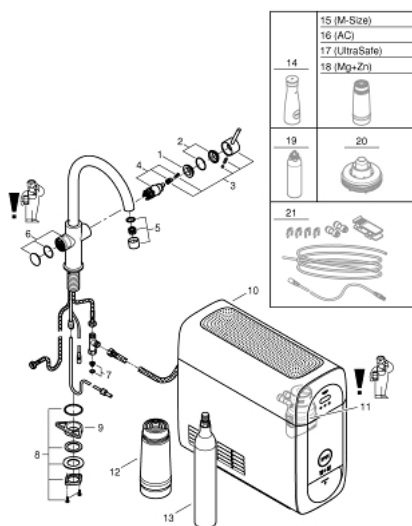

31 455 001 GROHE BLUE HOME C-SPOUT STARTER KIT

SPARE PARTS, септембар 2021 – now

1. 1: Prsten armature (Spare part-nr. 07419000)
2. 2: Poklopac (Spare part-nr. 46581000)
3. 3: Ručica (Spare part-nr. 46957000)
4. 4: Mešač (Spare part-nr. 46580000)
5. 5: Mousseur GROHE Blue U and C spout (Spare part-nr. 48343000)
6. 6: Operating unit (Spare part-nr. 46958000)
7. 7: Filter za nečistoću (Spare part-nr. 47576000)
8. 8: Sklop za učvršćivanje držača (Spare part-nr. 48384000)
9. 9: Potporna ploča (Spare part-nr. 05334000)
10. 10: Cooler (Spare part-nr. 40711001)
11. 11: Glava filtera (Spare part-nr. 48344000)
12. 12: Filter S-Size (Spare part-nr. 40404001)
13. 13: Starter kit 425 g CO₂ bottles (4 pieces) (Spare part-nr. 40422000)
14. 14: Stakleni bokal (Spare part-nr. 40405000)*
15. 15: Filter M-Size (Spare part-nr. 40430001)*
16. 16: Aktivni karbonski filter (Spare part-nr. 40547001)*
17. 17: UltraSafe filter (Spare part-nr. 40575001)*
18. 18: Magnesium+ filter (Spare part-nr. 40691001)*
19. 19: Mešač za prečišćavanje (Spare part-nr. 40434001)*
20. 20: Cleaning cartridge adapter (Spare part-nr. 40694000)*
21. 21: Produžni set (Spare part-nr. 40843000)*

* Optional accessories