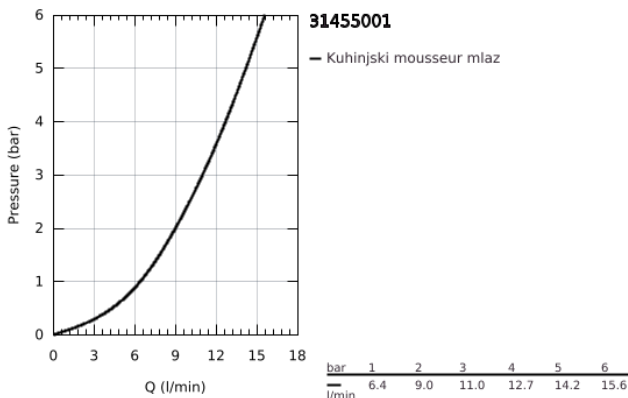

31 455 001 GROHE BLUE HOME C-SPOUT STARTER KIT

PRODUCT DESCRIPTION (1/2)

- Colour: chrome
- sastoji se od:
 - GROHE Blue Home single-lever sink mixer with filter function
 - instalacija na 1 otvor
 - Izliv u obliku slova C
 - push buttons for 3 types of filtered and chilled table water
 - negazirana, srednje gazirana, jako gazirana voda
 - GROHE LongLife premaz
 - GROHE SilkMove keramički mešač 28 mm
 - cevasta izlivna cev, područje rotacije 150°
 - odvojene unutrašnje cevi za filtriranu i vodovodnu vodu
 - fleksibilna spojna creva
 - GROHE Blue Home cooler
 - delivers 3 liters of chilled sparkling water per hour
 - jedinica za hlađenje 180 W, 230 V, 50 Hz
 - sound level in standby 44 dB(A)
 - tip zaštite IP 21
 - CE odobrenje
 - requires ventilation holes in the bottom of the kitchen cabinet
 - software set-up and monitoring of filter and CO₂ capacity possible via GROHE Watersystems app
 - push notifications at low filter resp. CO₂ capacity
 - with Bluetooth* and Wi-Fi interface for wireless data communication
 - for Apple** and Android devices
 - Bluetooth raspon (10 m) zavisi od materijala i debljini zidova između odašiljača i prijemnika
 - GROHE Blue filter S-Size and filter head with flexible water hardness adjustment for regions with water hardness of more than 9° dKH
 - for regions with water hardness below 9° dKH please order activated carbon filter 40 547 001
 - compatible with GROHE Blue filter S-Size, M-Size, GROHE Blue activated carbon filter, GROHE Blue Ultrasafe filter and GROHE Blue Magnesium + Zinc filter